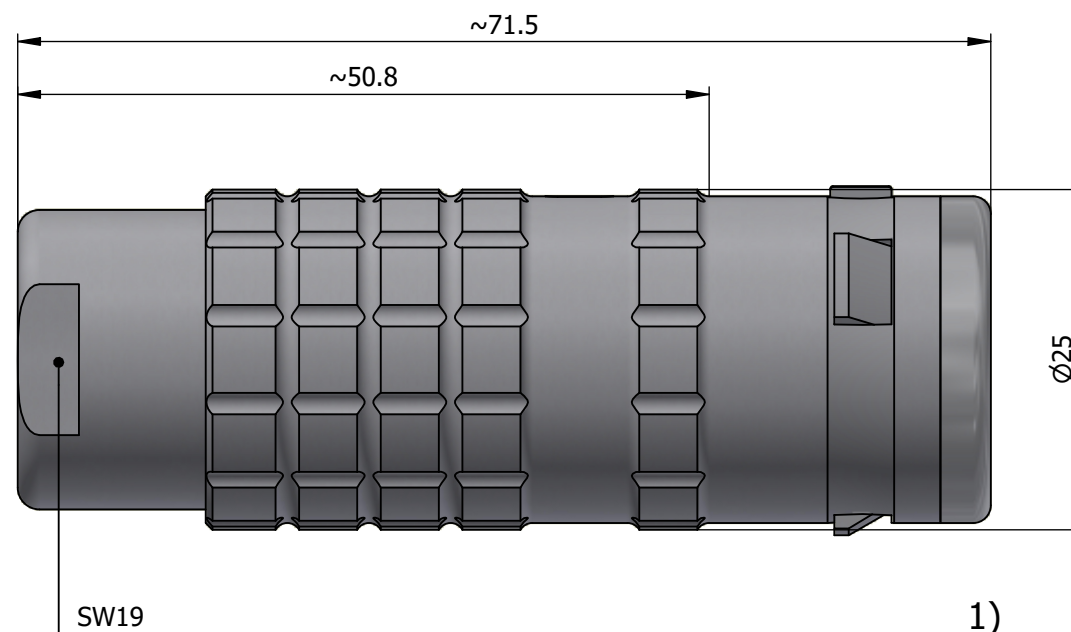

All dimensions are in millimeters (mm)

Alignment Key
Front View

Insert Configuration
Rear View

Note:

1) This picture is generic and for illustrative purposes only, and may show different keying, materials, colour, finish, and contact configuration. Minor shape or feature variations to actual item may be present.

All additional information are documented on the datasheet (See below link or QR Code)
www.lemo.com/pdf/FGG.4K.320.CLAC10.pdf

Model	Alignment Key	Series	Insert Config.	Housing	Insulator	Contact	Collet Type	Cable ϕ	Variant
FGG		4K	320				CLAC	10	