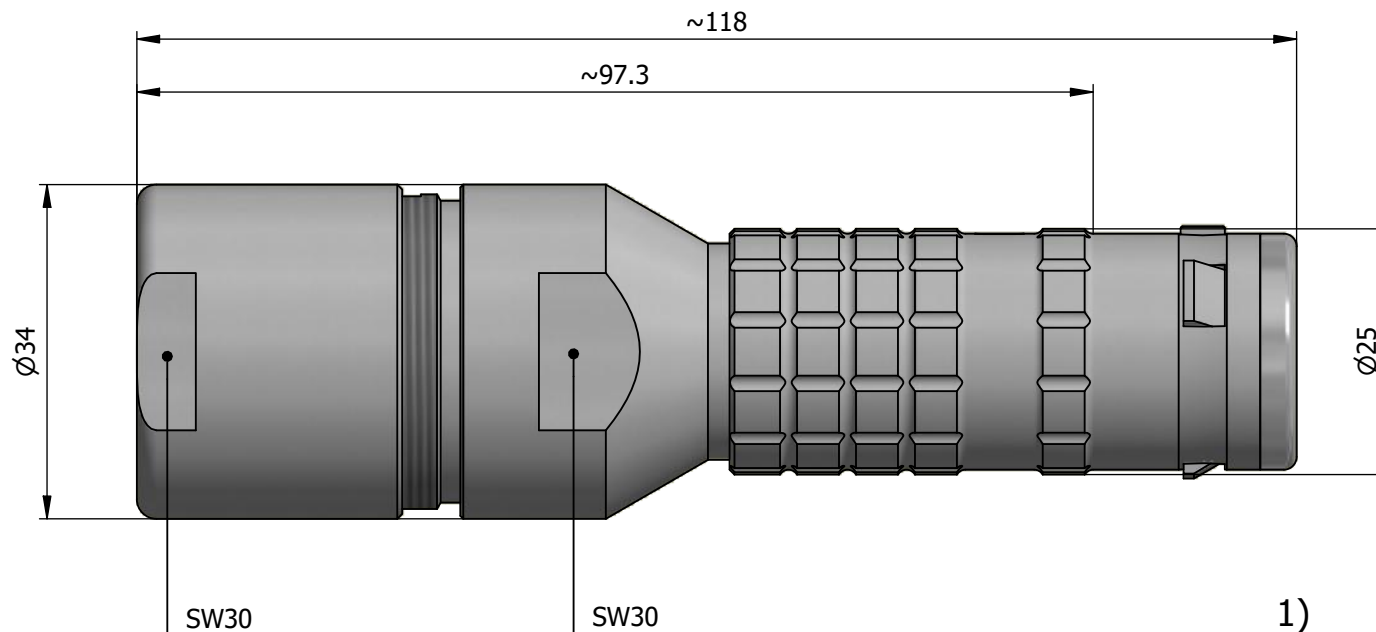

All dimensions are in millimeters (mm)

Alignment Key
Front View

Insert Configuration
Rear View

Note:

1) This picture is generic and for illustrative purposes only, and may show different keying, materials, colour, finish, and contact configuration. Minor shape or feature variations to actual item may be present.

All additional information are documented on the datasheet (See below link or QR Code)
www.lemo.com/pdf/FGG.4K.324.CLAK23.pdf

Model	Alignment Key	Series	Insert Config.	Housing	Insulator	Contact	Collet Type	Cable \varnothing	Variant
FGG		4K	324						CLAK23