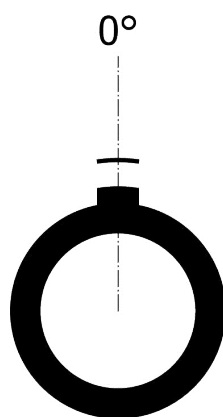

All dimensions are in millimeters (mm)

Alignment Key  
Front View

Insert Configuration  
Rear View

**Note:**

1) This picture is generic and for illustrative purposes only, and may show different keying, materials, colour, finish, and contact configuration. Minor shape or feature variations to actual item may be present.

<p>Datasheet</p>	<p><b>Straight plug, cable collet</b></p> <p>Series 4K</p>		<p>Drawn 15.08.2024 MARI / MARI</p>
	<p>LEMO SA Chemin des Champs-Courbes 28 1024 Ecublens - SWITZERLAND</p>		<p>Checked 15.08.2024 OBAR</p>
	<p>Tel. (+41 21) 695 16 00 email : info@lemo.com www.lemo.com</p>		<p>Modified 00 15.08.2024 / MARI</p>
	<p>CD</p>		<p>DO NOT SCALE DRAWING</p>
<p><b>FGG.4K.324.CYCC15</b></p>			