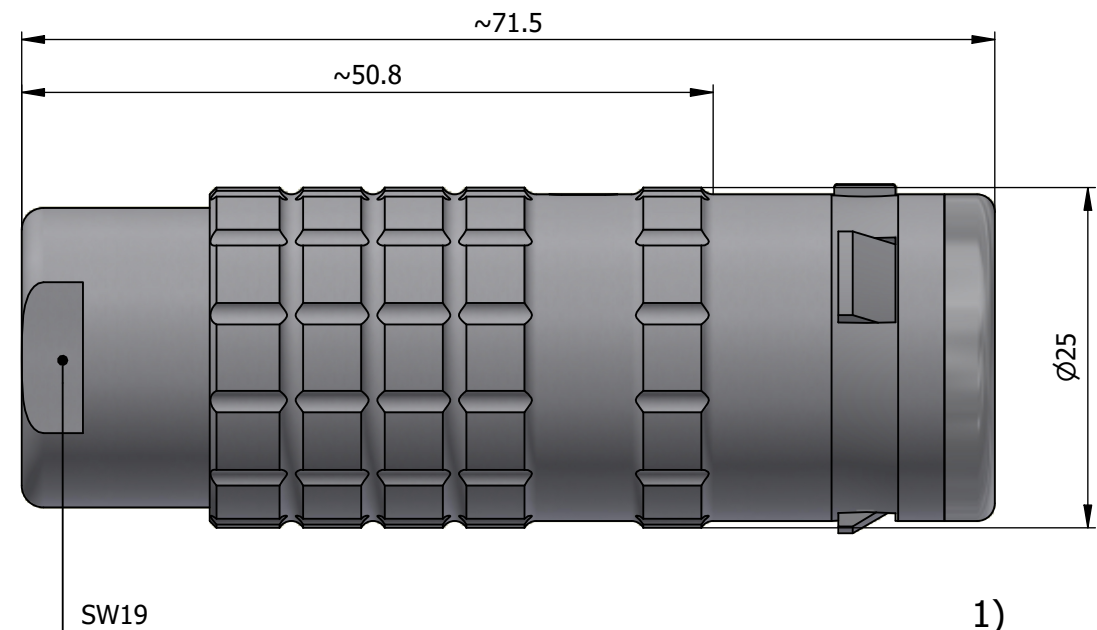

All dimensions are in millimeters (mm)

Alignment Key  
Front View

Insert Configuration  
Rear View

**Note:**

1) This picture is generic and for illustrative purposes only, and may show different keying, materials, colour, finish, and contact configuration. Minor shape or feature variations to actual item may be present.

All additional information are documented on the datasheet (See below link or QR Code)  
[www.lemo.com/pdf/FGG.4K.324.CYCC15.pdf](http://www.lemo.com/pdf/FGG.4K.324.CYCC15.pdf)

Model	Alignment Key	Series	Insert Config.	Housing	Insulator	Contact	Collet Type	Cable $\phi$	Variant
FGG	.4K	.324	.CYCC15						

<p>Datasheet</p>	<p><b>Straight plug, cable collet</b></p> <p>Series 4K</p>		<p>Drawn 15.08.2024 MARI / MARI</p>
	<p>LEMO SA Chemin des Champs-Courbes 28 1024 Ecublens - SWITZERLAND</p>		<p>Checked 15.08.2024 OBAR</p>
	<p>Tel. (+41 21) 695 16 00 email : info@lemo.com www.lemo.com</p>		<p>Modified 00 15.08.2024 / MARI</p>
	<p>CD</p>		<p>DO NOT SCALE DRAWING</p>
<p><b>FGG.4K.324.CYCC15</b></p>			