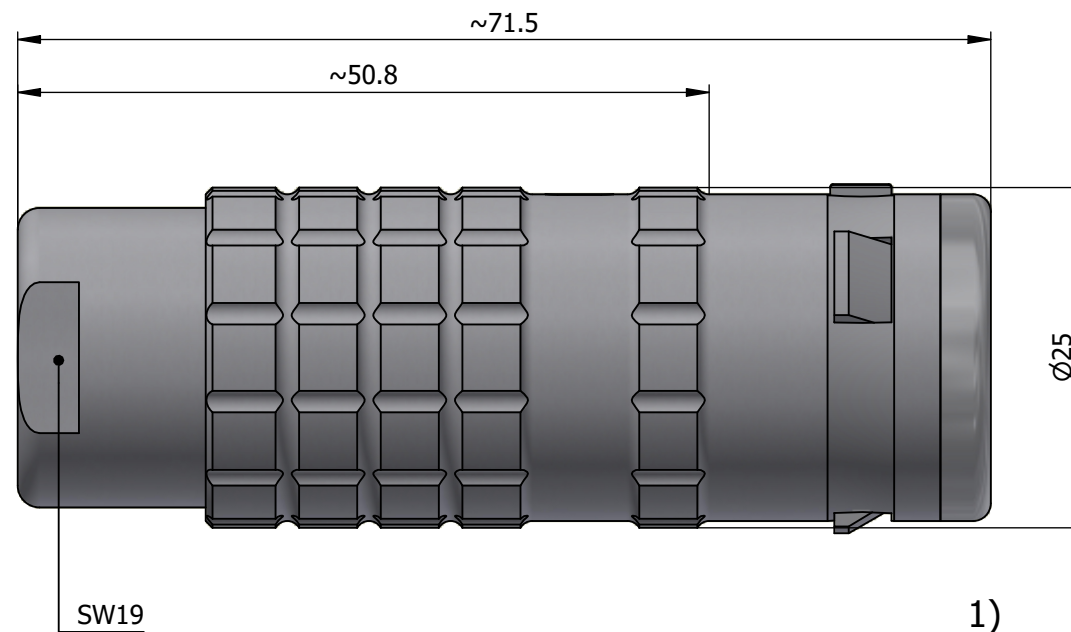

All dimensions are in millimeters (mm)

Alignment Key
Front View

Insert Configuration
Rear View

Note:

1) This picture is generic and for illustrative purposes only, and may show different keying, materials, colour, finish, and contact configuration. Minor shape or feature variations to actual item may be present.

All additional information are documented on the datasheet (See below link or QR Code)
www.lemo.com/pdf/FGG.4K.340.CLAC70.pdf

Model	Alignment Key	Series	Insert Config.	Housing	Insulator	Contact	Collet Type	Cable ϕ	Variant
FGG		4K	340						
CLAC70									