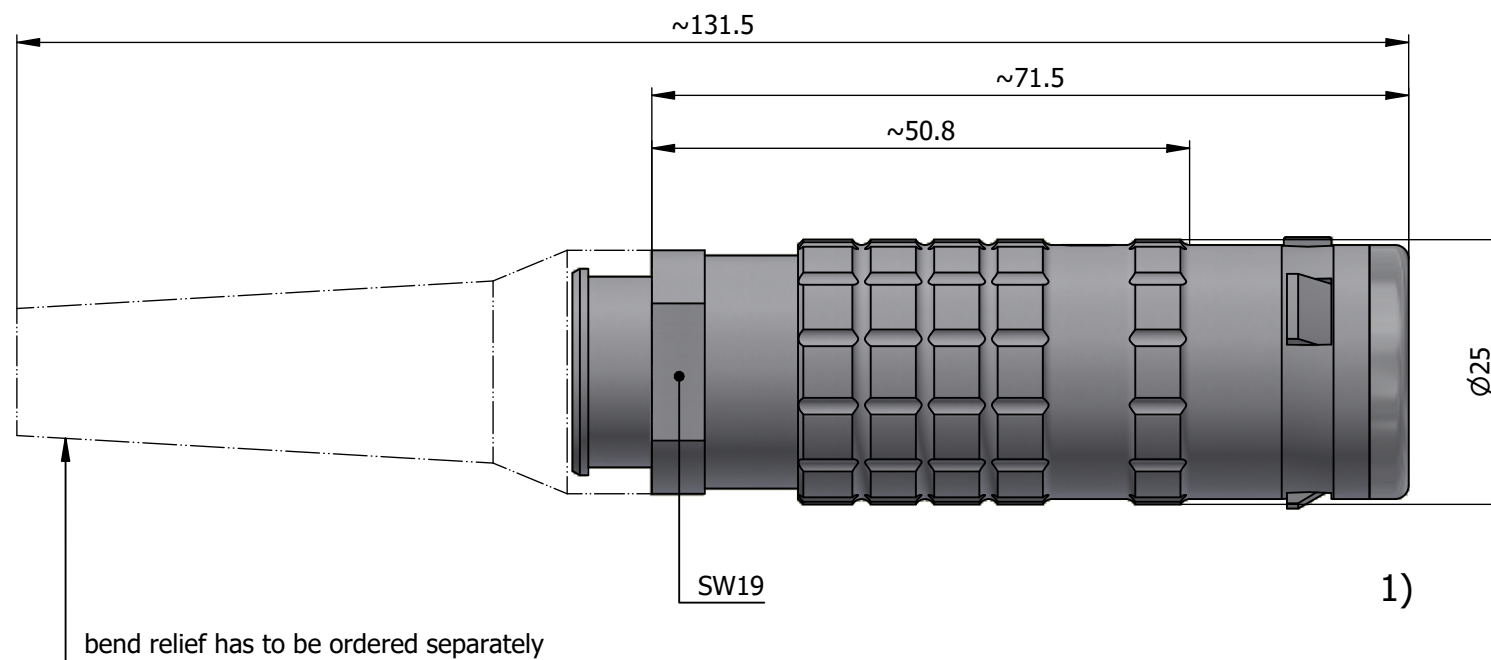

All dimensions are in millimeters (mm)

Alignment Key
Front View

Insert Configuration
Rear View

Note:

1) This picture is generic and for illustrative purposes only, and may show different keying, materials, colour, finish, and contact configuration. Minor shape or feature variations to actual item may be present.

All additional information are documented on the datasheet (See below link or QR Code)
www.lemo.com/pdf/FGG.4K.822.CLAC15Z.pdf

Model	Alignment Key	Series	Insert Config.	Housing	Insulator	Contact	Collet Type	Cable Ø	Variant
FGG	.4K	.822	.CLAC	15Z					