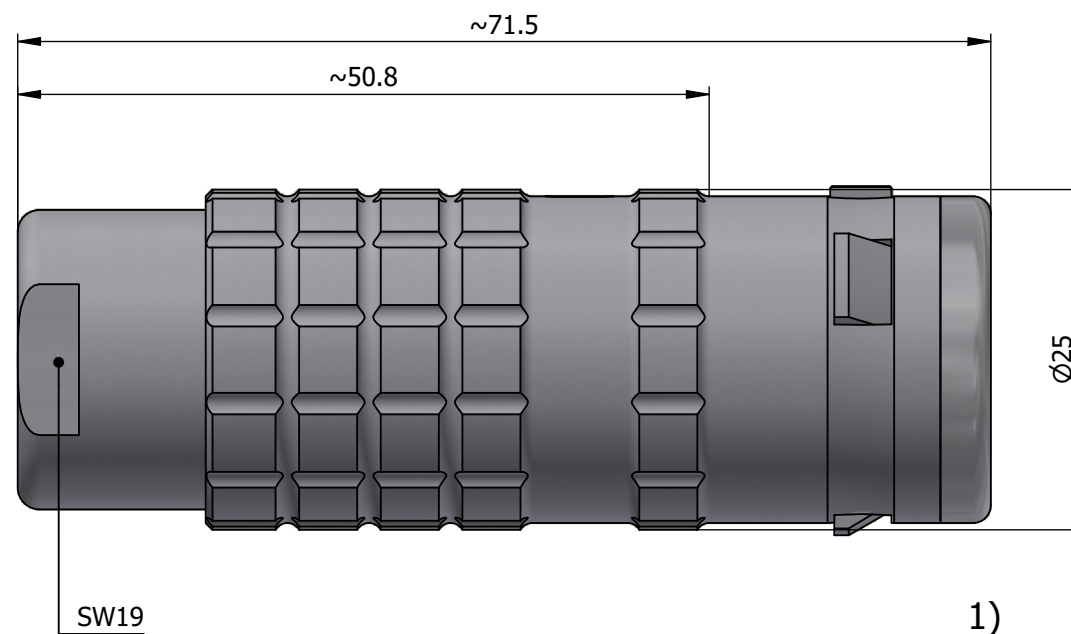

All dimensions are in millimeters (mm)

Alignment Key
Front View

Insert Configuration
Rear View

Note:

1) This picture is generic and for illustrative purposes only, and may show different keying, materials, colour, finish, and contact configuration. Minor shape or feature variations to actual item may be present.

All additional information are documented on the datasheet (See below link or QR Code)
www.lemo.com/pdf/FGG.4K.826.CLAC134.pdf

Model	Alignment Key	Series	Insert Config.	Housing	Insulator	Contact	Collet Type	Cable ϕ	Variant
FGG	.4K	.826	.CLAC	134					