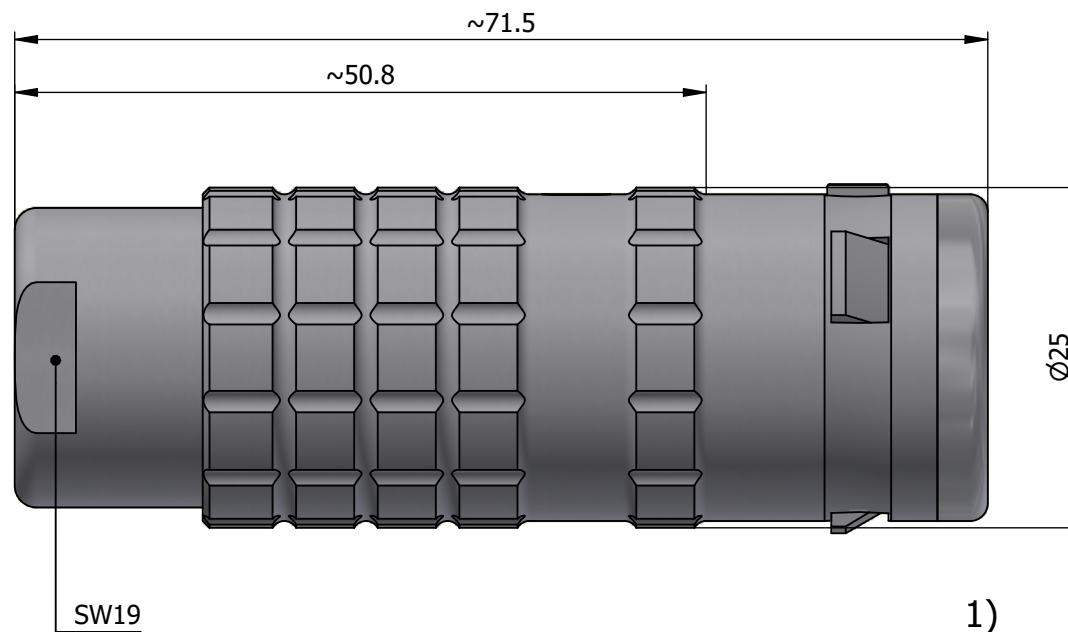

All dimensions are in millimeters (mm)

Alignment Key
Front View

Insert Configuration
Rear View

Note:

1) This picture is generic and for illustrative purposes only, and may show different keying, materials, colour, finish, and contact configuration. Minor shape or feature variations to actual item may be present.

All additional information are documented on the datasheet (See below link or QR Code)
www.lemo.com/pdf/FGG.4K.852.CLAC111.pdf

Model	Alignment Key	Series	Insert Config.	Housing	Insulator	Contact	Collet Type	Cable ϕ	Variant
FGG	.4K	.852	.CLAC	111					