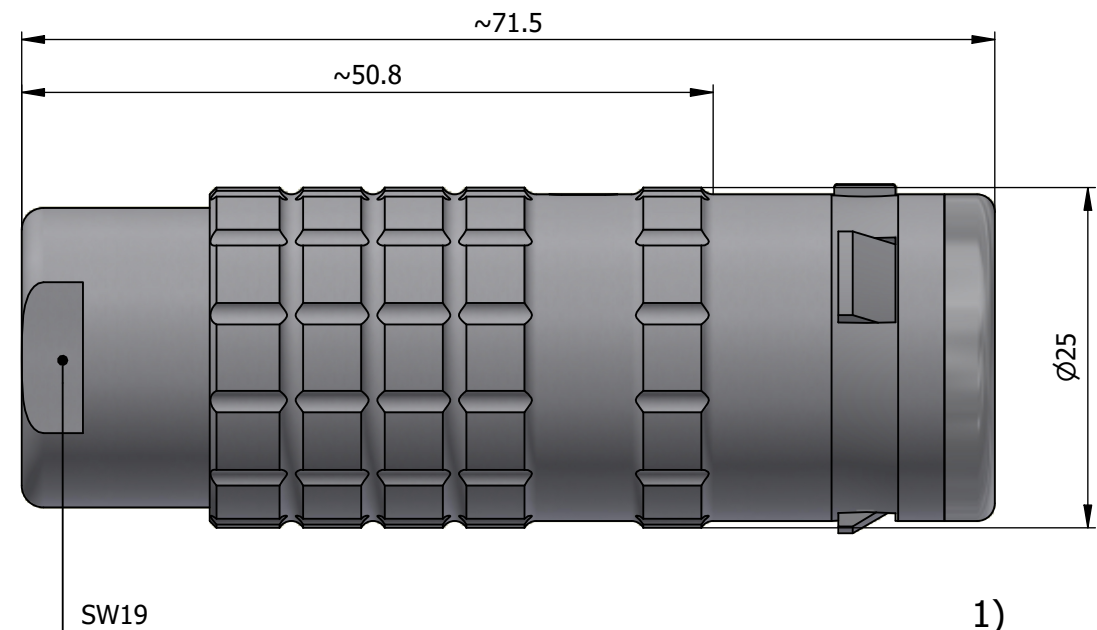

All dimensions are in millimeters (mm)

Alignment Key  
Front View

Insert Configuration  
Rear View

**Note:**

1) This picture is generic and for illustrative purposes only, and may show different keying, materials, colour, finish, and contact configuration. Minor shape or feature variations to actual item may be present.

All additional information are documented on the datasheet (See below link or QR Code)  
[www.lemo.com/pdf/FGG.4K.852.CLAC113.pdf](http://www.lemo.com/pdf/FGG.4K.852.CLAC113.pdf)

Model	Alignment Key	Series	Insert Config.	Housing	Insulator	Contact	Collet Type	Cable $\phi$	Variant
FGG	.4K	.852	.CLAC	113					

 Datasheet	<b>Straight plug, cable collet</b> Series 4K		Drawn 15.08.2024 MARI / MARI
	 LEMO SA Chemin des Champs-Courbes 28 1024 Ecublens - SWITZERLAND		Checked 15.08.2024 OBAR
	Tel. (+41 21) 695 16 00 email : info@lemo.com www.lemo.com		Modified 00 15.08.2024 / MARI
	CD		DO NOT SCALE DRAWING