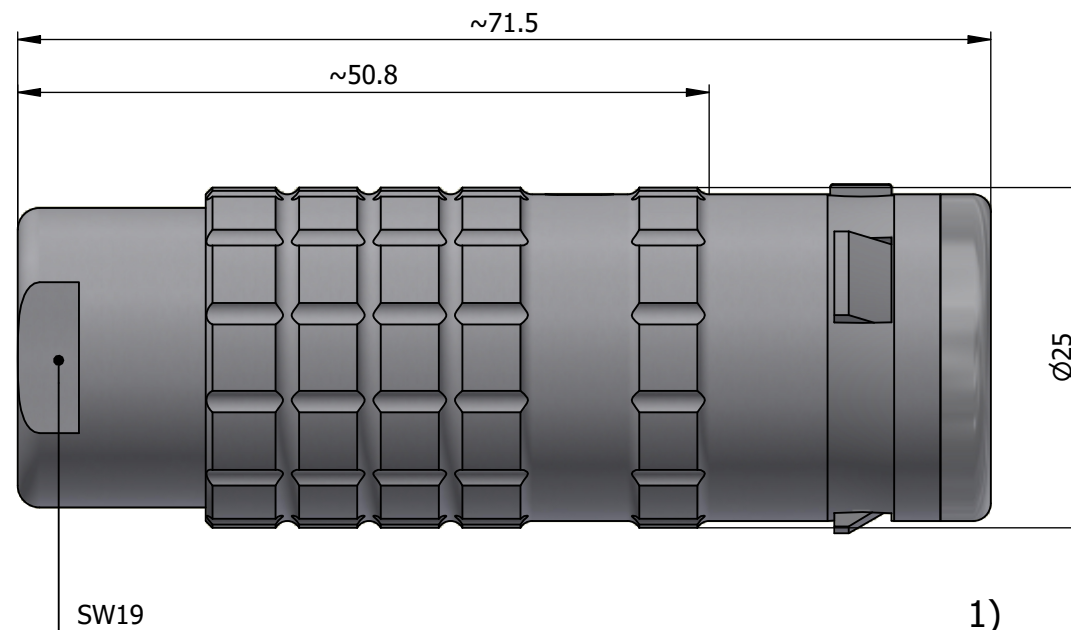

All dimensions are in millimeters (mm)

Alignment Key
Front View

Insert Configuration
Rear View

Note:

1) This picture is generic and for illustrative purposes only, and may show different keying, materials, colour, finish, and contact configuration. Minor shape or feature variations to actual item may be present.

All additional information are documented on the datasheet (See below link or QR Code)
www.lemo.com/pdf/FGG.4K.890.CLAC502.pdf

Model	Alignment Key	Series	Insert Config.	Housing	Insulator	Contact	Collet Type	Cable ϕ	Variant
FGG	.4K	.890	.CLAC	502					