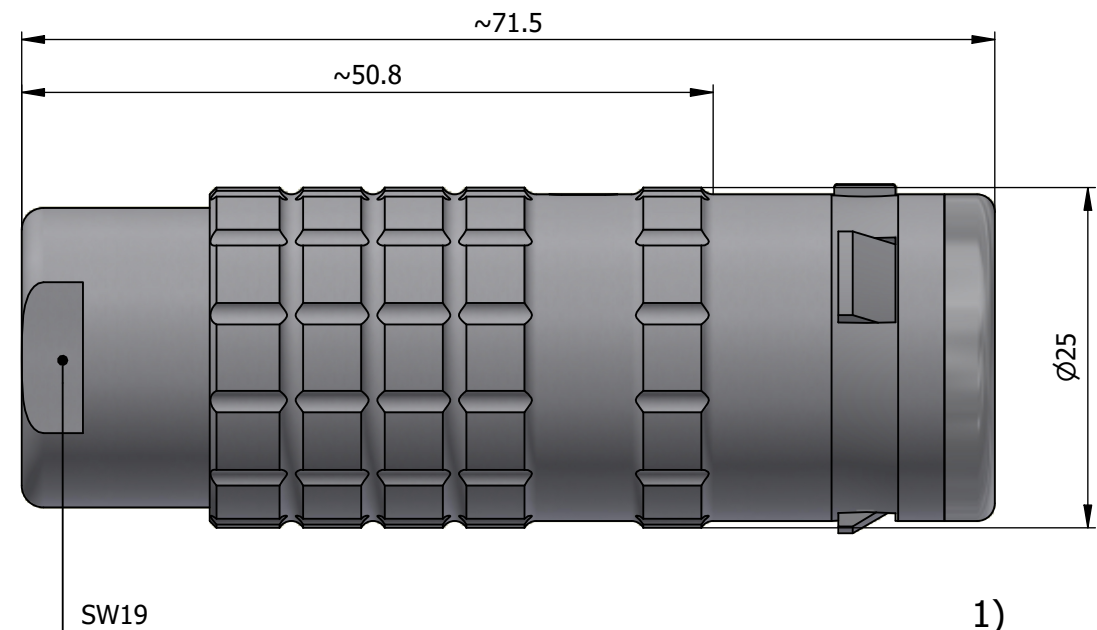

All dimensions are in millimeters (mm)

Alignment Key
Front View

Insert Configuration
Rear View

Note:

1) This picture is generic and for illustrative purposes only, and may show different keying, materials, colour, finish, and contact configuration. Minor shape or feature variations to actual item may be present.

All additional information are documented on the datasheet (See below link or QR Code)
www.lemo.com/pdf/FGG.4K.894.CLAC852.pdf

Model	Alignment Key	Series	Insert Config.	Housing	Insulator	Contact	Collet Type	Cable ϕ	Variant
FGG	.4K	.894	.CLAC	852					