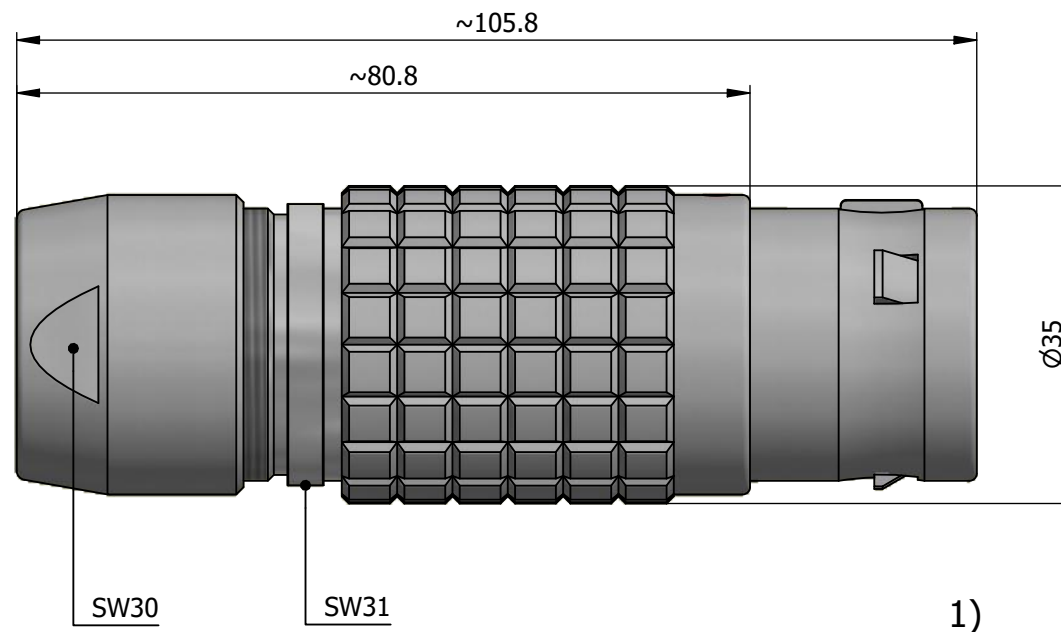

All dimensions are in millimeters (mm)

Alignment Key
Front View

Insert Configuration
Rear View

Note:

1) This picture is generic and for illustrative purposes only, and may show different keying, materials, colour, finish, and contact configuration. Minor shape or feature variations to actual item may be present.

All additional information are documented on the datasheet (See below link or QR Code)
www.lemo.com/pdf/FGG.5B.310.CLAD13.pdf

Model	Alignment Key	Series	Insert Config.	Housing	Insulator	Contact	Collet Type	Cable Ø	Variant
FGG		5B					CLAD	13	