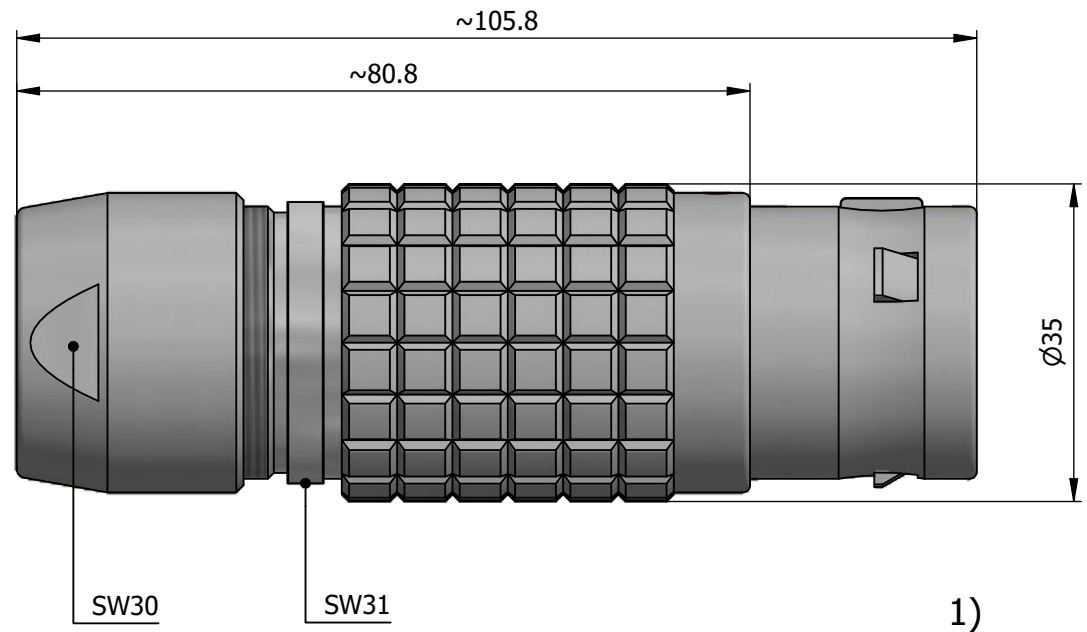

All dimensions are in millimeters (mm)

Alignment Key
Front View

Insert Configuration
Rear View

Note:

1) This picture is generic and for illustrative purposes only, and may show different keying, materials, colour, finish, and contact configuration. Minor shape or feature variations to actual item may be present.

All additional information are documented on the datasheet (See below link or QR Code)
www.lemo.com/pdf/FGG.5B.310.CLAD17.pdf

Model	Alignment Key	Series	Insert Config.	Housing	Insulator	Contact	Collet Type	Cable Ø	Variant
FGG		5B					CLAD17		