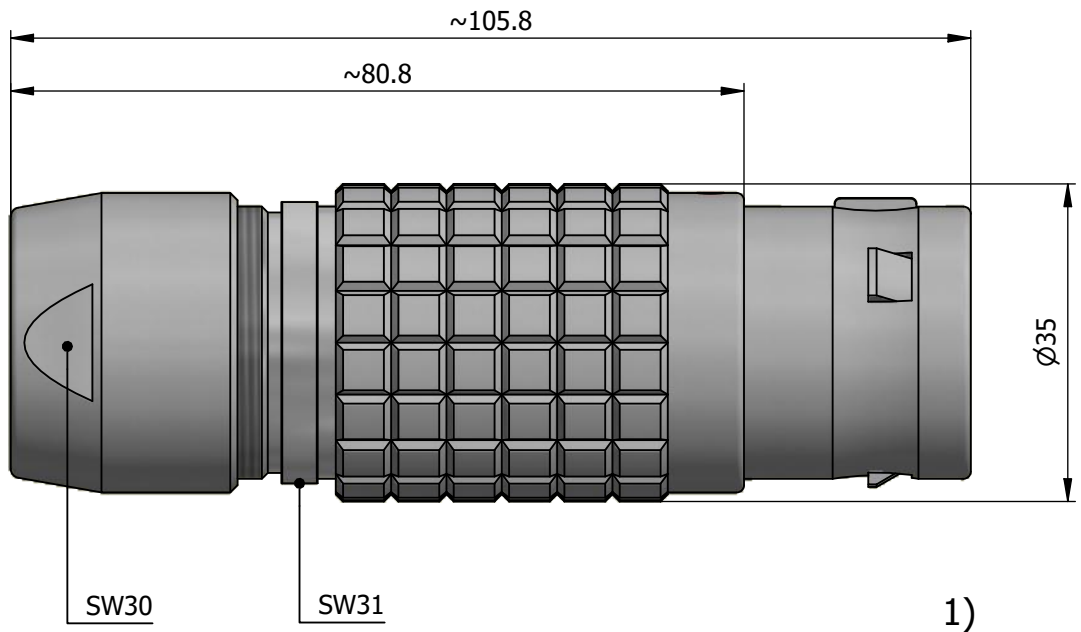

All dimensions are in millimeters (mm)

Alignment Key  
Front View

Insert Configuration  
Rear View

**Note:**

1) This picture is generic and for illustrative purposes only, and may show different keying, materials, colour, finish, and contact configuration. Minor shape or feature variations to actual item may be present.

All additional information are documented on the datasheet (See below link or QR Code)  
[www.lemo.com/pdf/FGG.5B.310.CLAD19.pdf](http://www.lemo.com/pdf/FGG.5B.310.CLAD19.pdf)

Model	Alignment Key	Series	Insert Config.	Housing	Insulator	Contact	Collet Type	Cable Ø	Variant
FGG		5B							
FGG.5B.310.CLAD19									