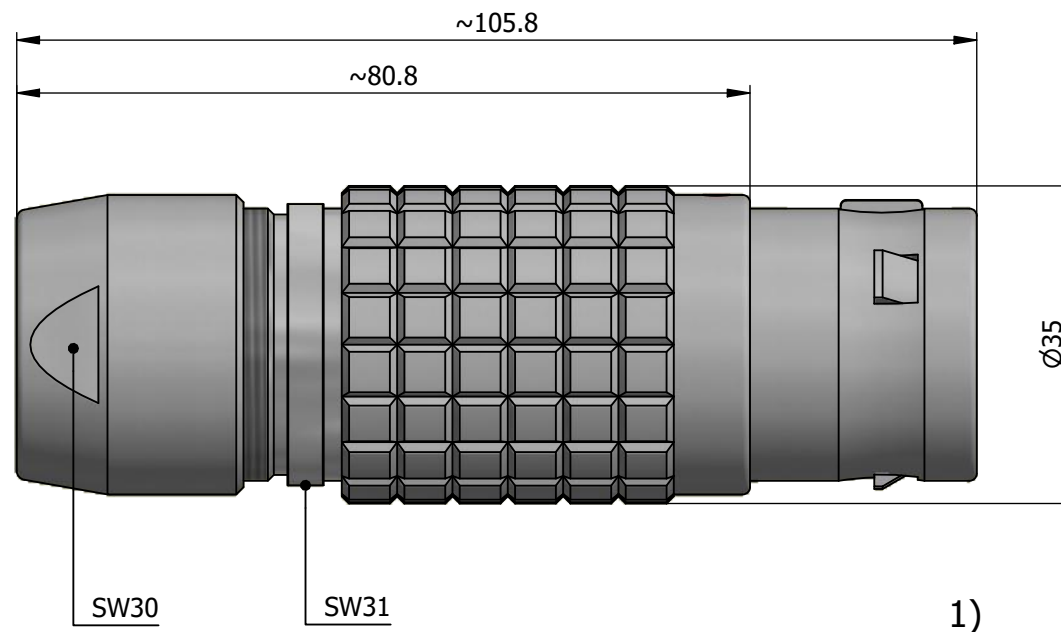

All dimensions are in millimeters (mm)

Alignment Key  
Front View

Insert Configuration  
Rear View

**Note:**

1) This picture is generic and for illustrative purposes only, and may show different keying, materials, colour, finish, and contact configuration. Minor shape or feature variations to actual item may be present.

All additional information are documented on the datasheet (See below link or QR Code)  
[www.lemo.com/pdf/FGG.5B.310.CLAD25.pdf](http://www.lemo.com/pdf/FGG.5B.310.CLAD25.pdf)

Model	Alignment Key	Series	Insert Config.	Housing	Insulator	Contact	Collet Type	Cable Ø	Variant
FGG		5B					CLAD25		