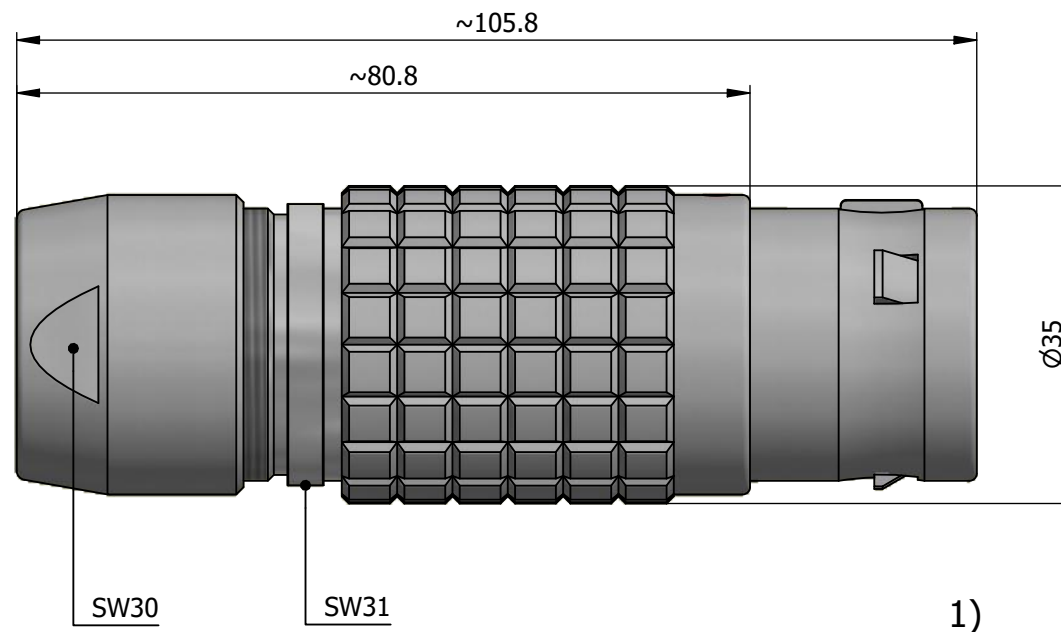

All dimensions are in millimeters (mm)

Alignment Key  
Front View

Insert Configuration  
Rear View

**Note:**

1) This picture is generic and for illustrative purposes only, and may show different keying, materials, colour, finish, and contact configuration. Minor shape or feature variations to actual item may be present.

All additional information are documented on the datasheet (See below link or QR Code)  
[www.lemo.com/pdf/FGG.5B.320.CLAD17.pdf](http://www.lemo.com/pdf/FGG.5B.320.CLAD17.pdf)

Model	Alignment Key	Series	Insert Config.	Housing	Insulator	Contact	Collet Type	Cable Ø	Variant
FGG		5B					CLAD17		