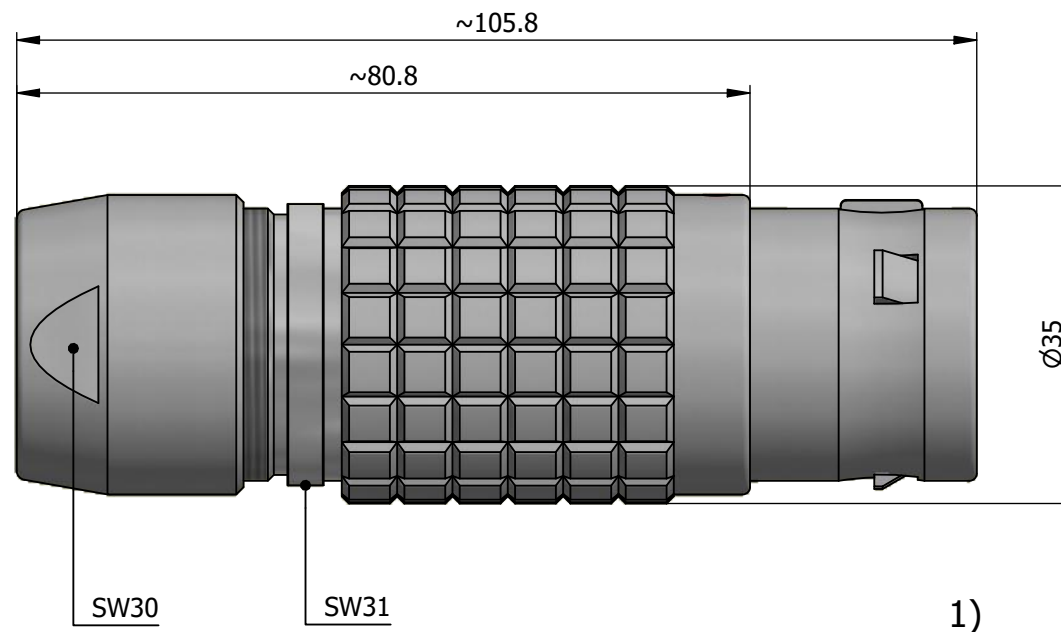

All dimensions are in millimeters (mm)

Alignment Key
Front View

Insert Configuration
Rear View

Note:

1) This picture is generic and for illustrative purposes only, and may show different keying, materials, colour, finish, and contact configuration. Minor shape or feature variations to actual item may be present.

All additional information are documented on the datasheet (See below link or QR Code)
www.lemo.com/pdf/FGG.5B.320.CLAD21.pdf

Model	Alignment Key	Series	Insert Config.	Housing	Insulator	Contact	Collet Type	Cable Ø	Variant
FGG		5B	320				CLAD21		