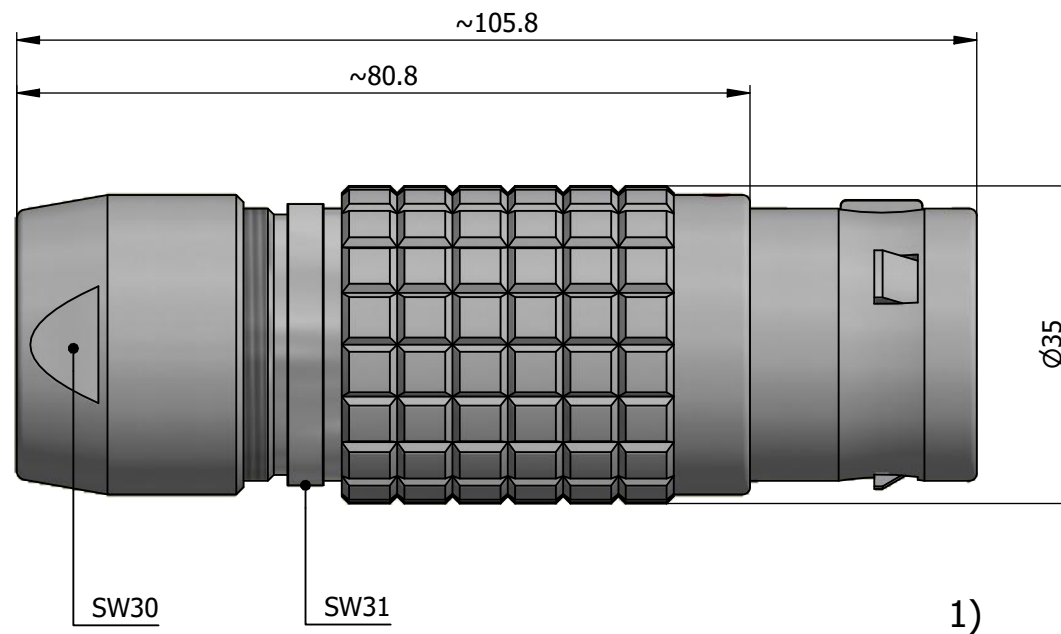

All dimensions are in millimeters (mm)

Alignment Key
Front View

Insert Configuration
Rear View

Note:

1) This picture is generic and for illustrative purposes only, and may show different keying, materials, colour, finish, and contact configuration. Minor shape or feature variations to actual item may be present.

All additional information are documented on the datasheet (See below link or QR Code)
www.lemo.com/pdf/FGG.5B.330.CLAD13.pdf

Model	Alignment Key	Series	Insert Config.	Housing	Insulator	Contact	Collet Type	Cable Ø	Variant
FGG		5B					CLAD	13	