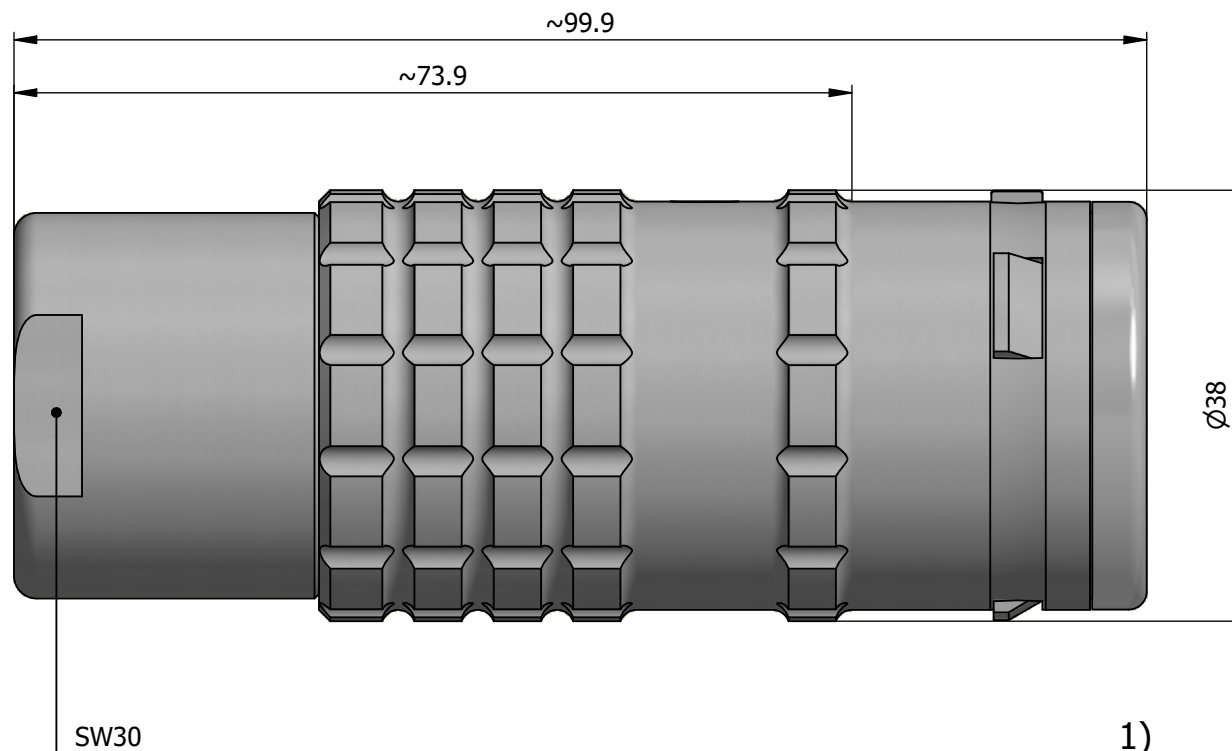

All dimensions are in millimeters (mm)

Alignment Key
Front View

Insert Configuration
Rear View

Note:

1) This picture is generic and for illustrative purposes only, and may show different keying, materials, colour, finish, and contact configuration. Minor shape or feature variations to actual item may be present.

All additional information are documented on the datasheet (See below link or QR Code)
www.lemo.com/pdf/FGG.5K.310.CLAC23.pdf

| | | | | | | | | | |
|--------|---------------|--------|----------------|---------|-----------|---------|-------------|---------|---------|
| Model | Alignment Key | Series | Insert Config. | Housing | Insulator | Contact | Collet Type | Cable Ø | Variant |
| FGG | | 5K | | | | | | | |
| CLAC23 | | | | | | | | | |