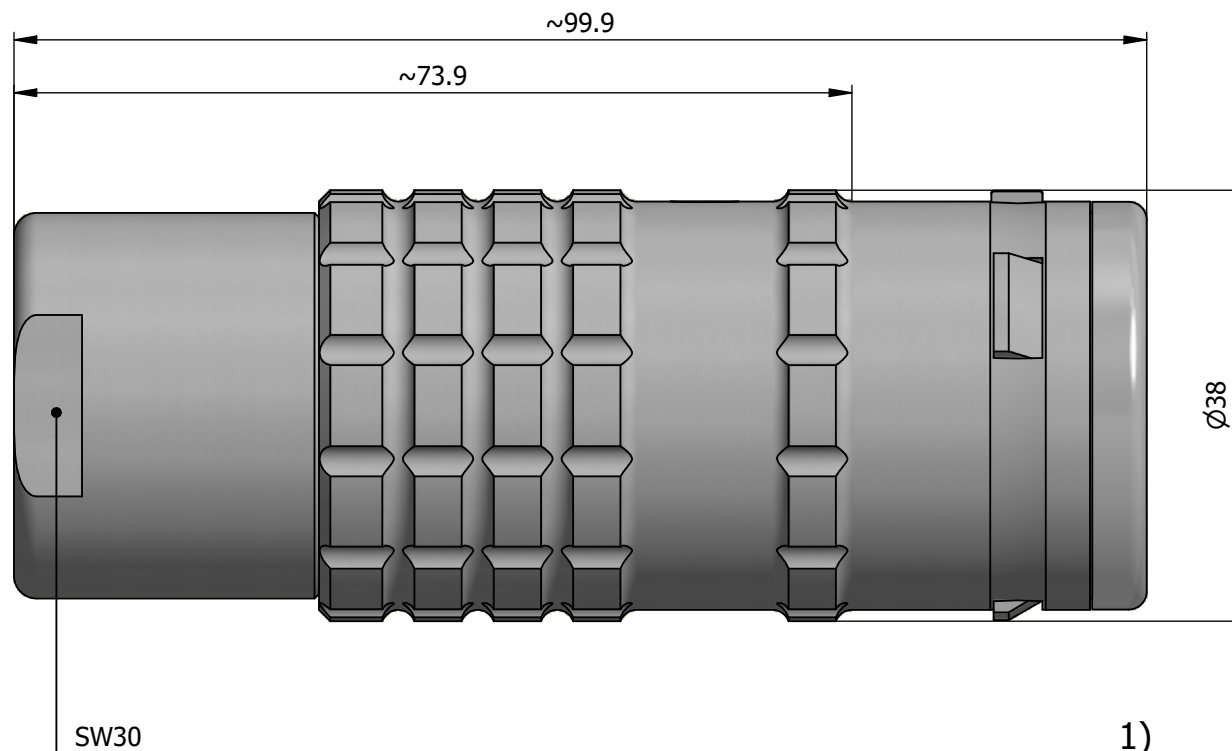

All dimensions are in millimeters (mm)

Alignment Key  
Front View

Insert Configuration  
Rear View

**Note:**

1) This picture is generic and for illustrative purposes only, and may show different keying, materials, colour, finish, and contact configuration. Minor shape or feature variations to actual item may be present.

All additional information are documented on the datasheet (See below link or QR Code)  
[www.lemo.com/pdf/FGG.5K.314.CLAC13.pdf](http://www.lemo.com/pdf/FGG.5K.314.CLAC13.pdf)

Model	Alignment Key	Series	Insert Config.	Housing	Insulator	Contact	Collet Type	Cable Ø	Variant
FGG		5K							
FGG.5K.314.CLAC13									