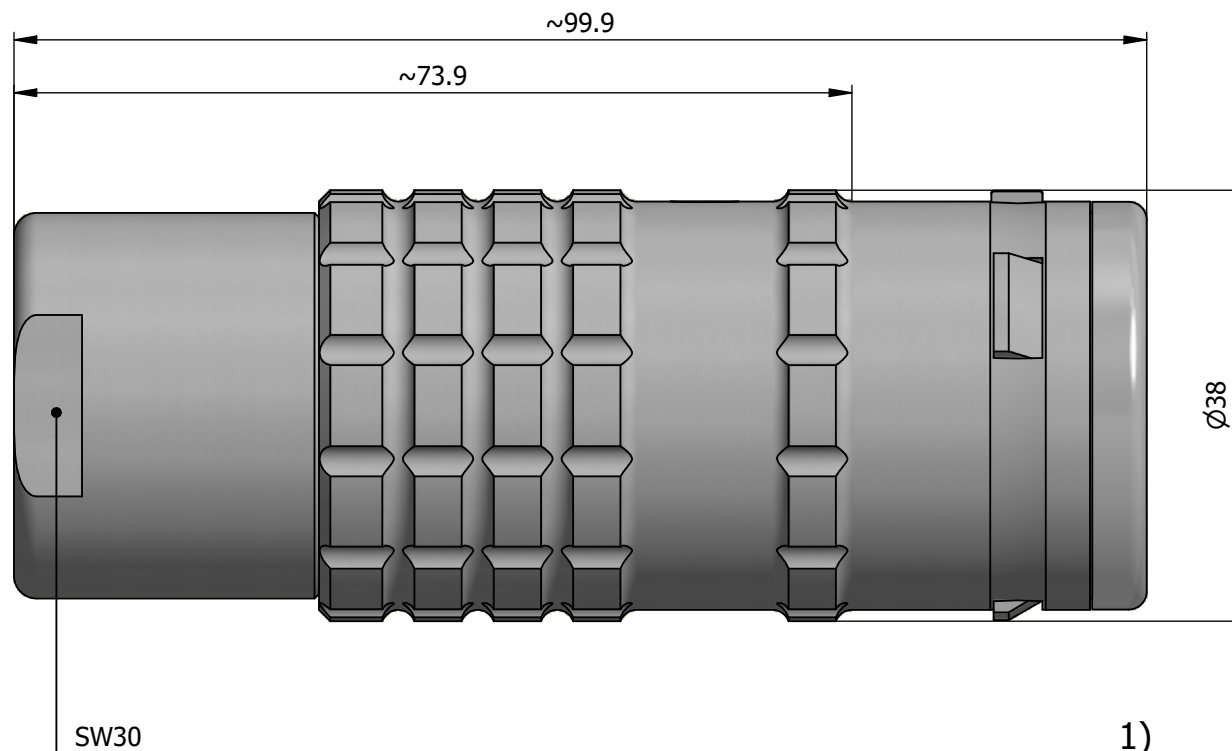

All dimensions are in millimeters (mm)

Alignment Key
Front View

Insert Configuration
Rear View

Note:

1) This picture is generic and for illustrative purposes only, and may show different keying, materials, colour, finish, and contact configuration. Minor shape or feature variations to actual item may be present.

All additional information are documented on the datasheet (See below link or QR Code)
www.lemo.com/pdf/FGG.5K.316.CLAC15.pdf

Model	Alignment Key	Series	Insert Config.	Housing	Insulator	Contact	Collet Type	Cable \varnothing	Variant
FGG		5K							
FGG.5K.316.CLAC15									