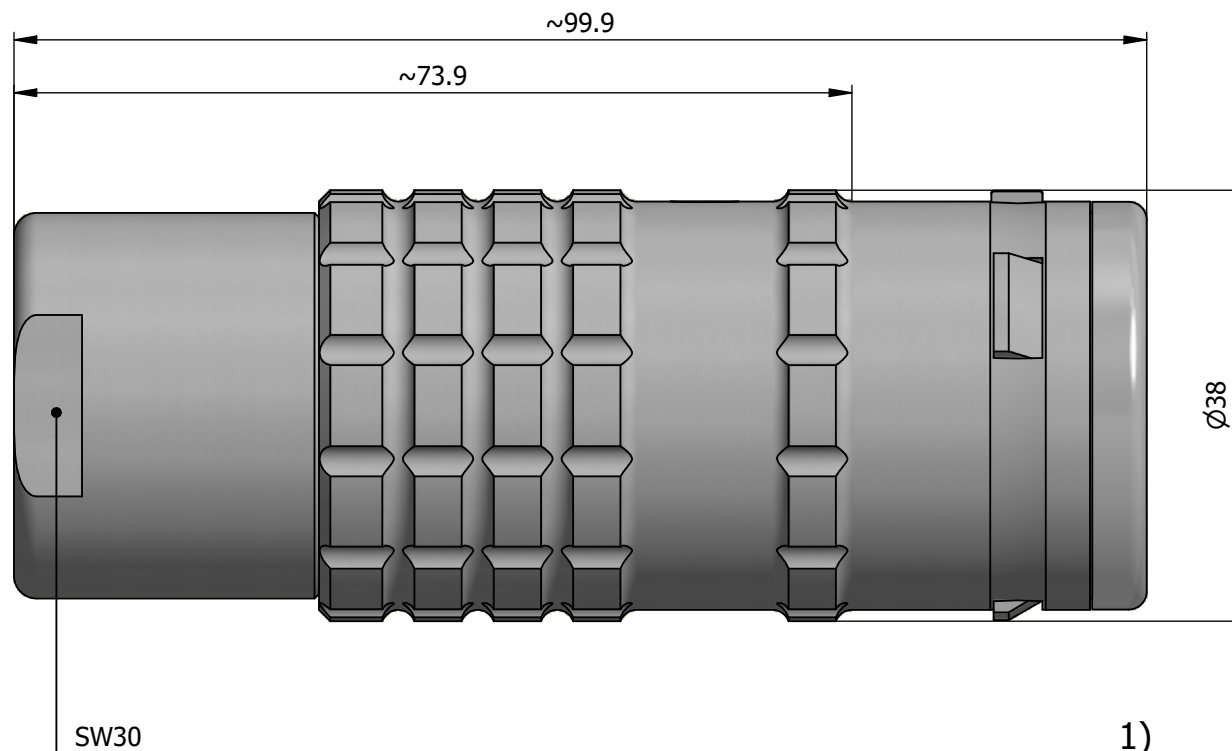

All dimensions are in millimeters (mm)

Alignment Key
Front View

Insert Configuration
Rear View

Note:

1) This picture is generic and for illustrative purposes only, and may show different keying, materials, colour, finish, and contact configuration. Minor shape or feature variations to actual item may be present.

All additional information are documented on the datasheet (See below link or QR Code)
www.lemo.com/pdf/FGG.5K.316.CLAC20.pdf

| | | | | | | | | | |
|-------------------|---------------|--------|----------------|---------|-----------|---------|-------------|---------|---------|
| Model | Alignment Key | Series | Insert Config. | Housing | Insulator | Contact | Collet Type | Cable Ø | Variant |
| FGG | | 5K | | | | | | | |
| FGG.5K.316.CLAC20 | | | | | | | | | |