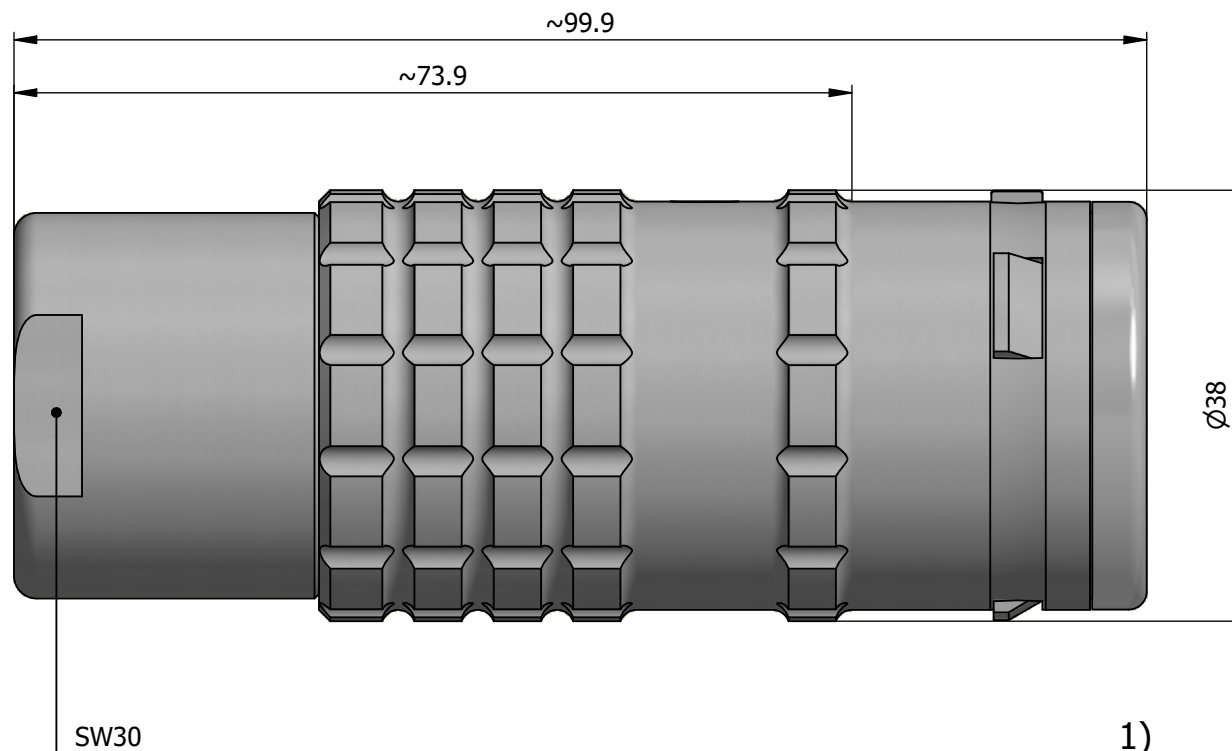

All dimensions are in millimeters (mm)

Alignment Key
Front View

Insert Configuration
Rear View

Note:

1) This picture is generic and for illustrative purposes only, and may show different keying, materials, colour, finish, and contact configuration. Minor shape or feature variations to actual item may be present.

All additional information are documented on the datasheet (See below link or QR Code)
www.lemo.com/pdf/FGG.5K.320.CLAC10.pdf

Model	Alignment Key	Series	Insert Config.	Housing	Insulator	Contact	Collet Type	Cable Ø	Variant
FGG		5K	320				CLAC	10	