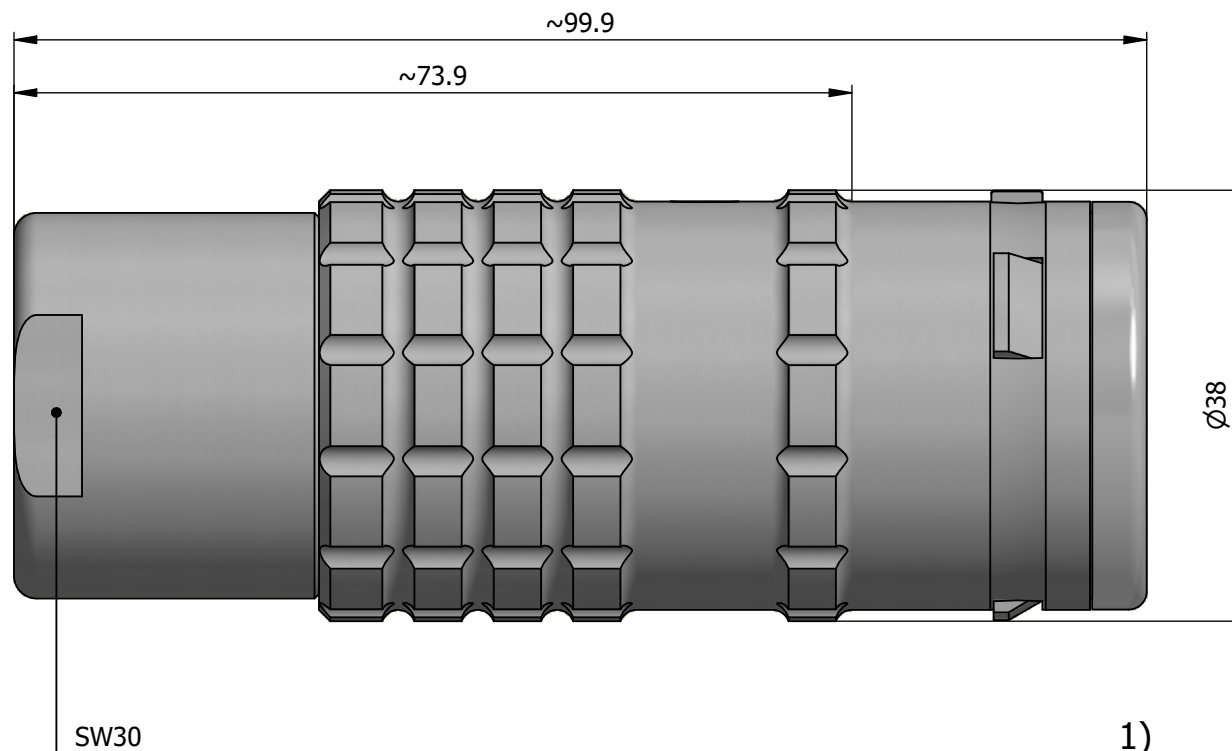

All dimensions are in millimeters (mm)

Alignment Key  
Front View

Insert Configuration  
Rear View

**Note:**

1) This picture is generic and for illustrative purposes only, and may show different keying, materials, colour, finish, and contact configuration. Minor shape or feature variations to actual item may be present.

All additional information are documented on the datasheet (See below link or QR Code)  
[www.lemo.com/pdf/FGG.5K.320.CLAC14.pdf](http://www.lemo.com/pdf/FGG.5K.320.CLAC14.pdf)

Model	Alignment Key	Series	Insert Config.	Housing	Insulator	Contact	Collet Type	Cable $\varnothing$	Variant
FGG		5K	320				CLAC	14	