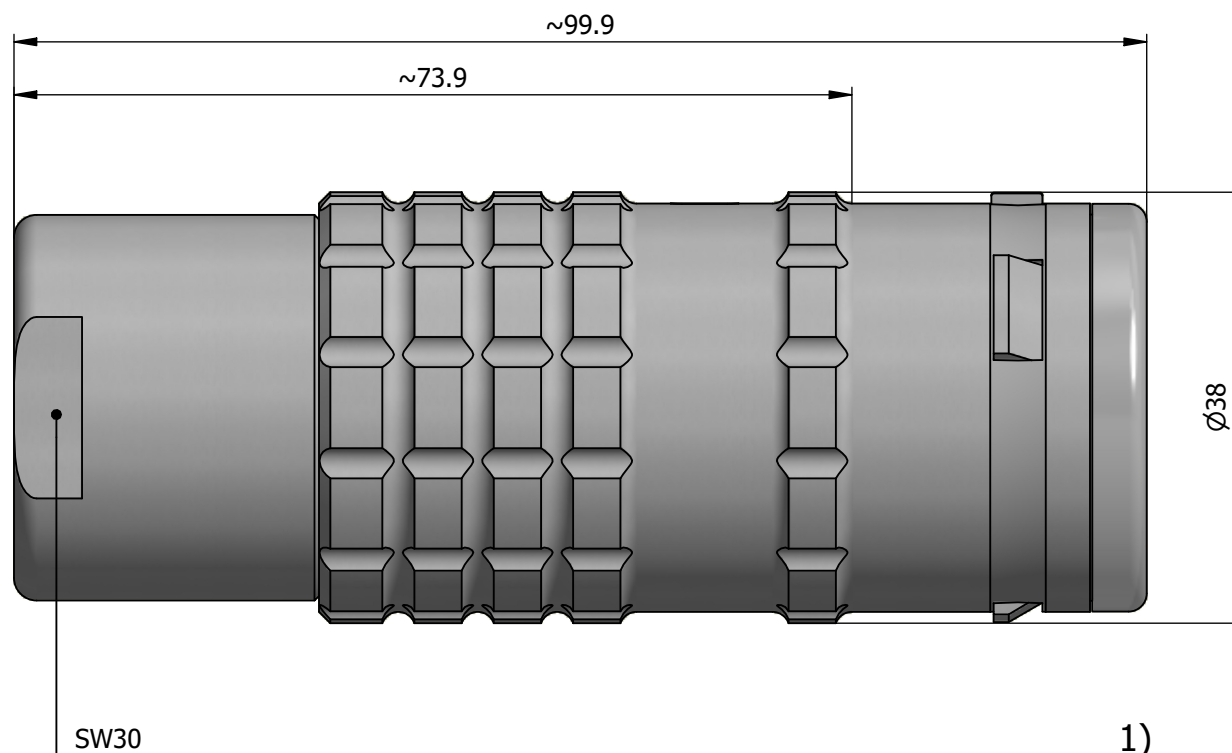

All dimensions are in millimeters (mm)

Alignment Key
Front View

Insert Configuration
Rear View

Note:

1) This picture is generic and for illustrative purposes only, and may show different keying, materials, colour, finish, and contact configuration. Minor shape or feature variations to actual item may be present.

All additional information are documented on the datasheet (See below link or QR Code)
www.lemo.com/pdf/FGG.5K.320.CLAC17.pdf

Model	Alignment Key	Series	Insert Config.	Housing	Insulator	Contact	Collet Type	Cable Ø	Variant
FGG		5K	320				CLAC	17	