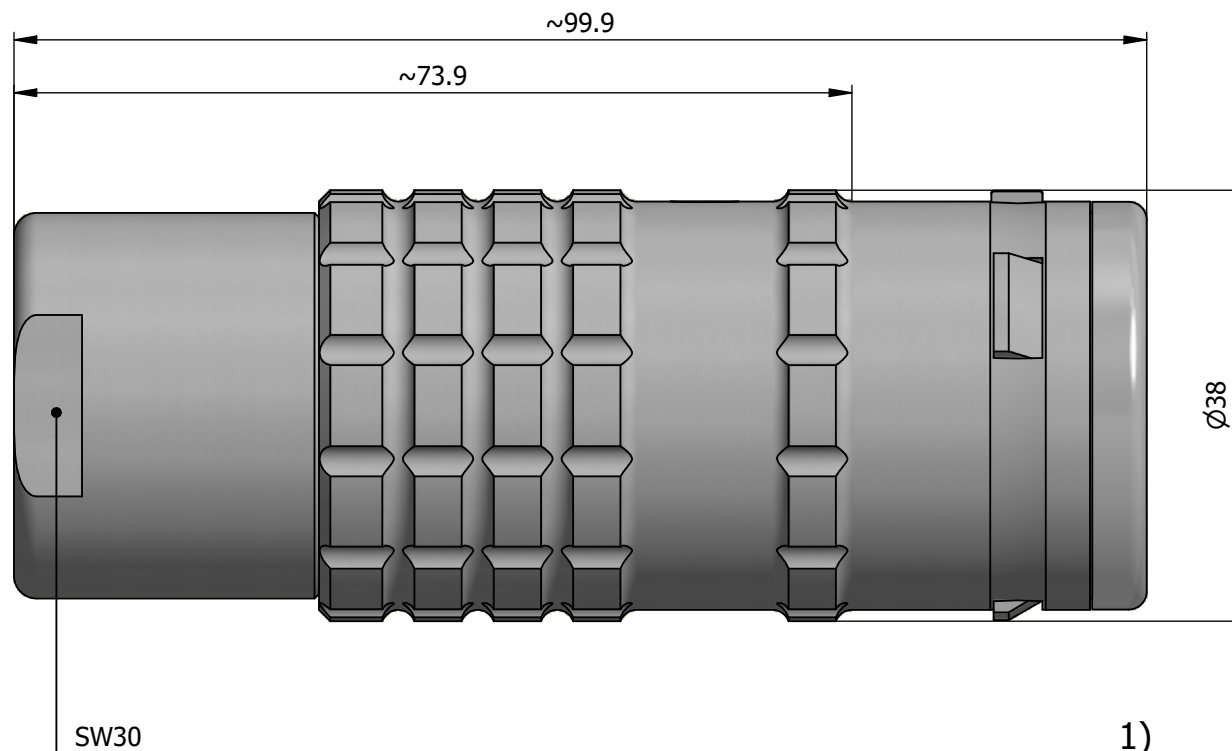

All dimensions are in millimeters (mm)

Alignment Key
Front View

Insert Configuration
Rear View

Note:

1) This picture is generic and for illustrative purposes only, and may show different keying, materials, colour, finish, and contact configuration. Minor shape or feature variations to actual item may be present.

All additional information are documented on the datasheet (See below link or QR Code)
www.lemo.com/pdf/FGG.5K.320.CLAC19.pdf

Model	Alignment Key	Series	Insert Config.	Housing	Insulator	Contact	Collet Type	Cable \varnothing	Variant
FGG		5K	320				CLAC	19	