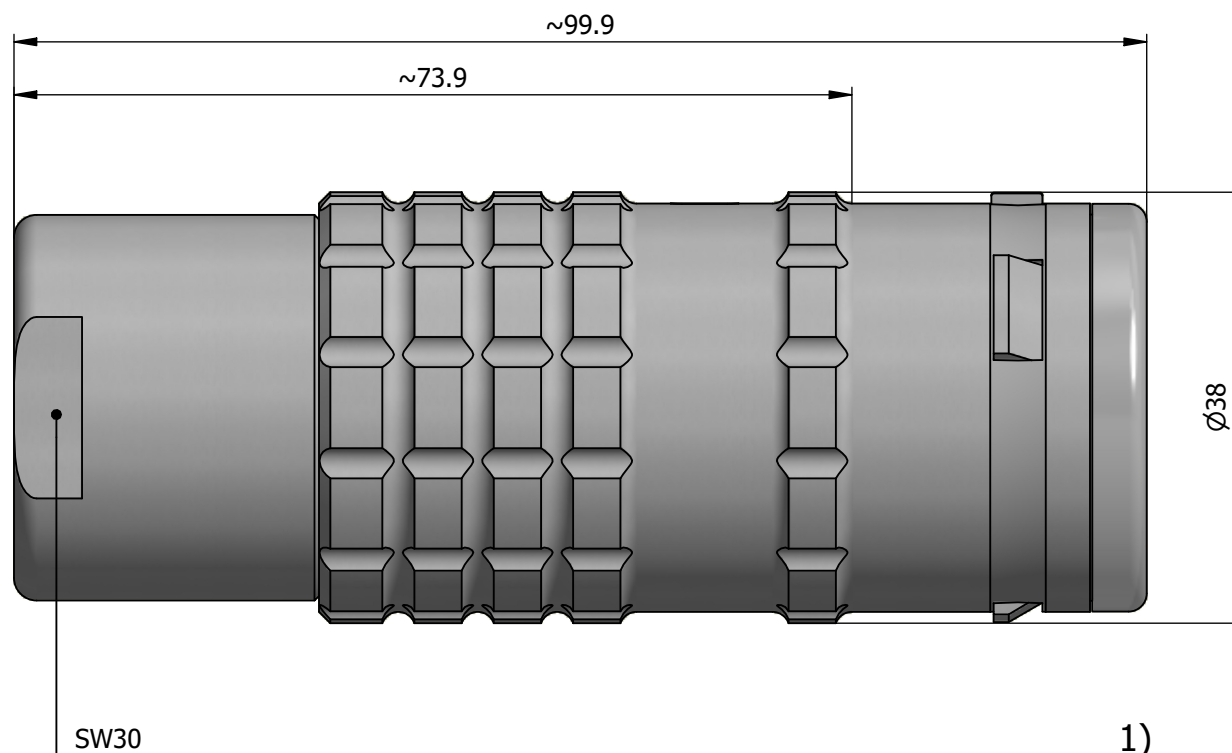

All dimensions are in millimeters (mm)

Alignment Key
Front View

Insert Configuration
Rear View

Note:

1) This picture is generic and for illustrative purposes only, and may show different keying, materials, colour, finish, and contact configuration. Minor shape or feature variations to actual item may be present.

All additional information are documented on the datasheet (See below link or QR Code)
www.lemo.com/pdf/FGG.5K.330.CLAC15.pdf

Model	Alignment Key	Series	Insert Config.	Housing	Insulator	Contact	Collet Type	Cable Ø	Variant
FGG		5K	330				CLAC	15	