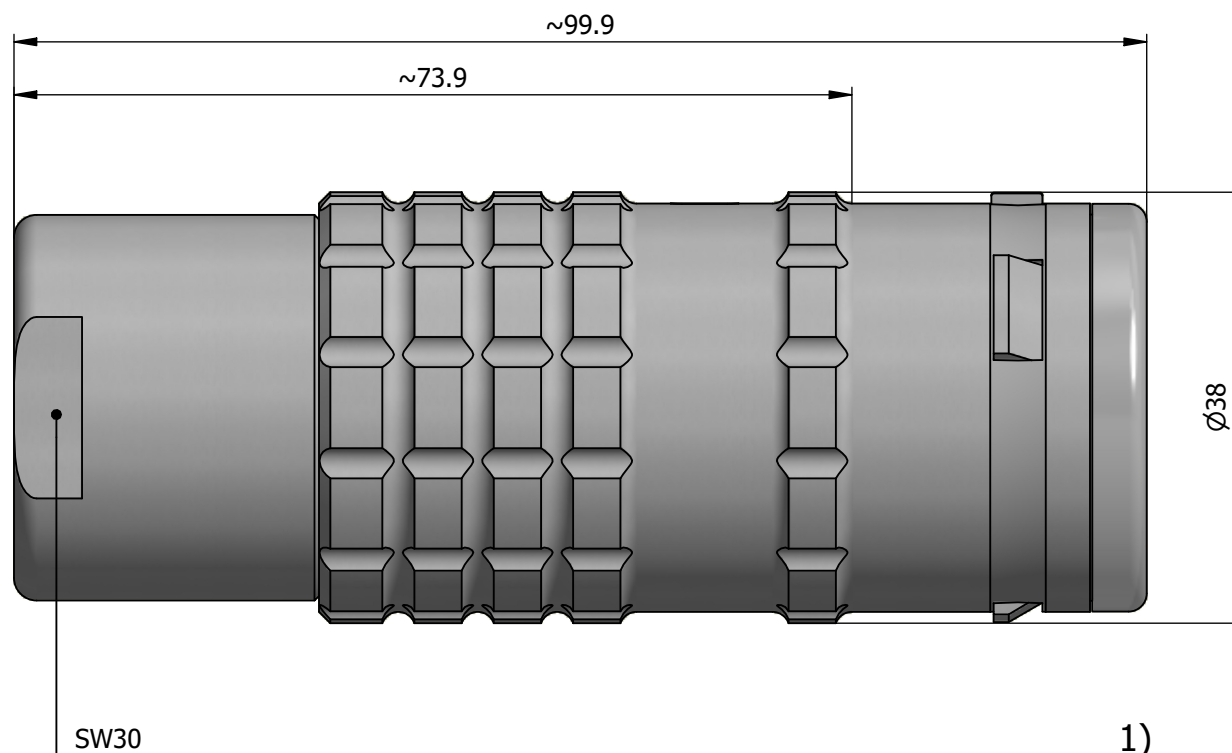

All dimensions are in millimeters (mm)

Alignment Key  
Front View

Insert Configuration  
Rear View

**Note:**

1) This picture is generic and for illustrative purposes only, and may show different keying, materials, colour, finish, and contact configuration. Minor shape or feature variations to actual item may be present.

All additional information are documented on the datasheet (See below link or QR Code)  
[www.lemo.com/pdf/FGG.5K.330.CLAC17.pdf](http://www.lemo.com/pdf/FGG.5K.330.CLAC17.pdf)

Model	Alignment Key	Series	Insert Config.	Housing	Insulator	Contact	Collet Type	Cable Ø	Variant
FGG		5K	330				CLAC	17	