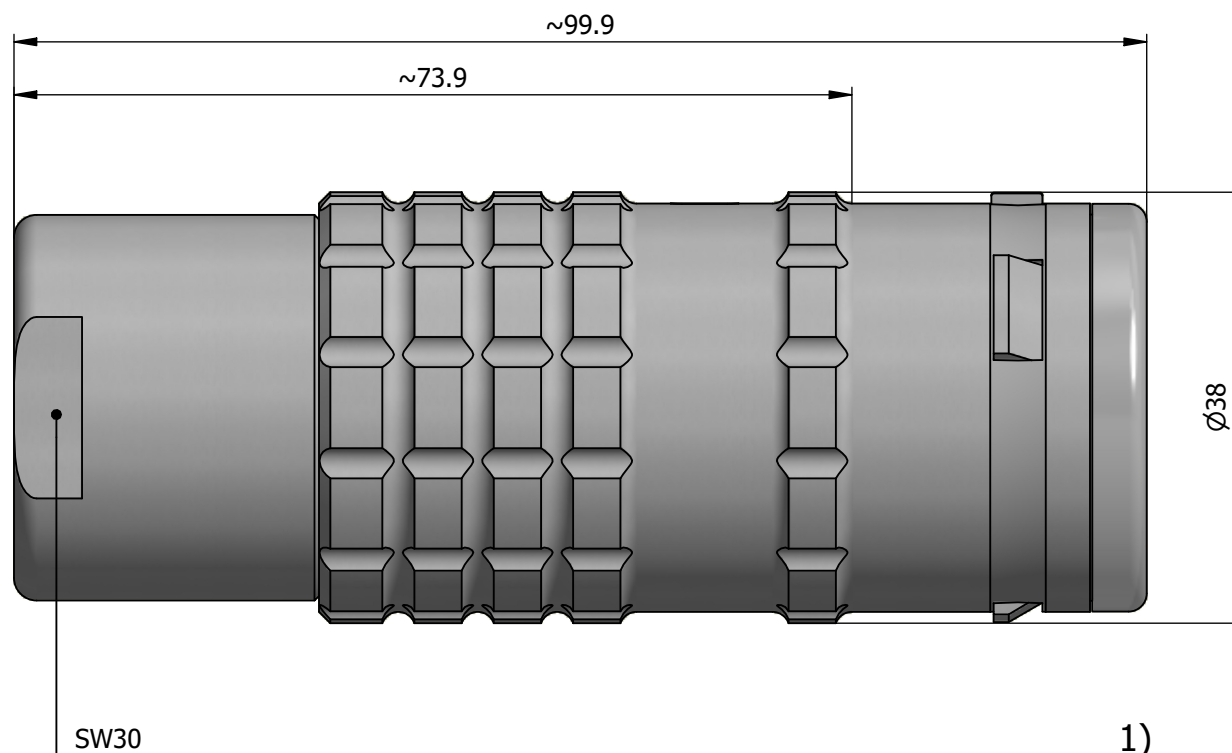

All dimensions are in millimeters (mm)

Alignment Key  
Front View

Insert Configuration  
Rear View

**Note:**

1) This picture is generic and for illustrative purposes only, and may show different keying, materials, colour, finish, and contact configuration. Minor shape or feature variations to actual item may be present.

All additional information are documented on the datasheet (See below link or QR Code)  
[www.lemo.com/pdf/FGG.5K.330.CLAC20.pdf](http://www.lemo.com/pdf/FGG.5K.330.CLAC20.pdf)

Model	Alignment Key	Series	Insert Config.	Housing	Insulator	Contact	Collet Type	Cable Ø	Variant
FGG		5K	330				CLAC	20	