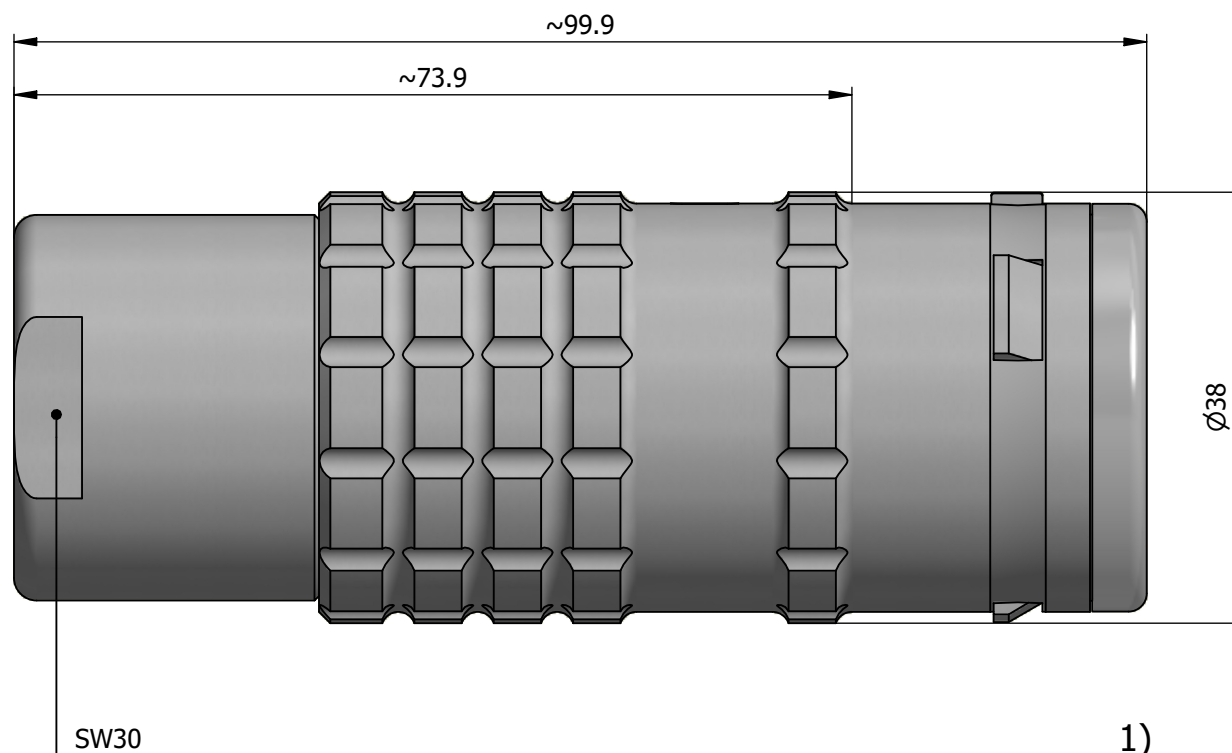

All dimensions are in millimeters (mm)

Alignment Key  
Front View

Insert Configuration  
Rear View

**Note:**

1) This picture is generic and for illustrative purposes only, and may show different keying, materials, colour, finish, and contact configuration. Minor shape or feature variations to actual item may be present.

All additional information are documented on the datasheet (See below link or QR Code)  
[www.lemo.com/pdf/FGG.5K.354.CYCC15.pdf](http://www.lemo.com/pdf/FGG.5K.354.CYCC15.pdf)

Model	Alignment Key	Series	Insert Config.	Housing	Insulator	Contact	Collet Type	Cable Ø	Variant
FGG		5K	354				CYCC	15	