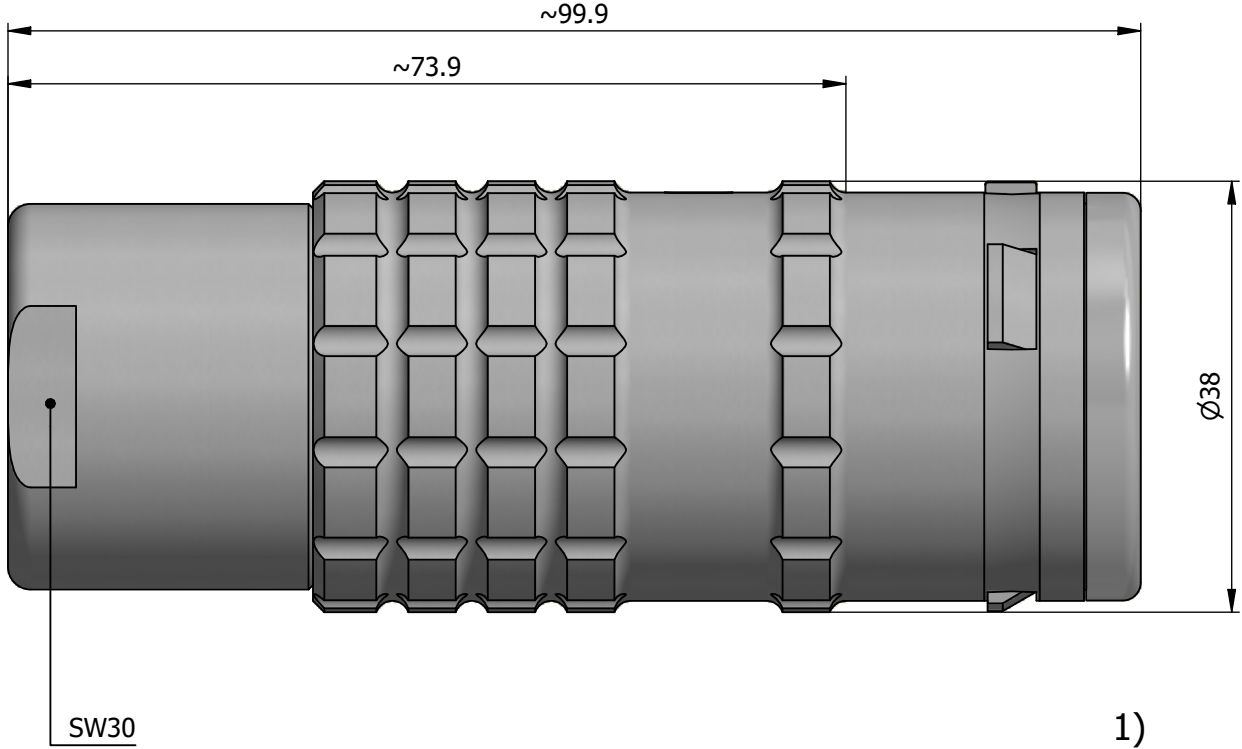

All dimensions are in millimeters (mm)

Alignment Key  
Front View

Insert Configuration  
Rear View

**Note:**

1) This picture is generic and for illustrative purposes only, and may show different keying, materials, colour, finish, and contact configuration. Minor shape or feature variations to actual item may be present.

All additional information are documented on the datasheet (See below link or QR Code)  
[www.lemo.com/pdf/FGG.5K.354.CYCC23.pdf](http://www.lemo.com/pdf/FGG.5K.354.CYCC23.pdf)

Model	Alignment Key	Series	Insert Config.	Housing	Insulator	Contact	Collet Type	Cable $\varnothing$	Variant
FGG		5K	354				CYCC	23	

<p>Datasheet</p>	<p><b>Straight plug, cable collet</b></p> <p>Series 5K</p>		<p>Drawn 05.12.2023 MARI / MARI</p>
	<p>LEMO SA Chemin des Champs-Courbes 28 1024 Ecublens - SWITZERLAND</p>		<p>Checked 05.12.2023 OBAR</p>
	<p>Tel. (+41 21) 695 16 00 email : info@lemo.com www.lemo.com</p>		<p>Modified 00 05.12.2023 / MARI</p>
	<p>CD</p>		<p>DO NOT SCALE DRAWING</p>
<p><b>FGG.5K.354.CYCC23</b></p>			<p><b>FGG.5K.354.CYCC23</b></p>