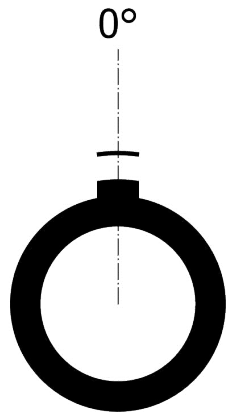

All dimensions are in millimeters (mm)

Alignment Key  
Front View

Insert Configuration  
Rear View

**Note:**

1) This picture is generic and for illustrative purposes only, and may show different keying, materials, colour, finish, and contact configuration. Minor shape or feature variations to actual item may be present.

<p>Datasheet</p>	<p><b>Straight plug, cable collet</b></p> <p>Series 5K</p>		<p>Drawn 05.12.2023 MARI / MARI</p>
	<p>LEMO SA Chemin des Champs-Courbes 28 1024 Ecublens - SWITZERLAND</p>		<p>Checked 05.12.2023 OBAR</p>
	<p>Tel. (+41 21) 695 16 00 email : info@lemo.com www.lemo.com</p>		<p>Modified 00 05.12.2023 / MARI</p>
	<p>CD</p>		<p>DO NOT SCALE DRAWING</p>
<p><b>FGG.5K.354.CYCC23</b></p>			<p><b>FGG.5K.354.CYCC23</b></p>