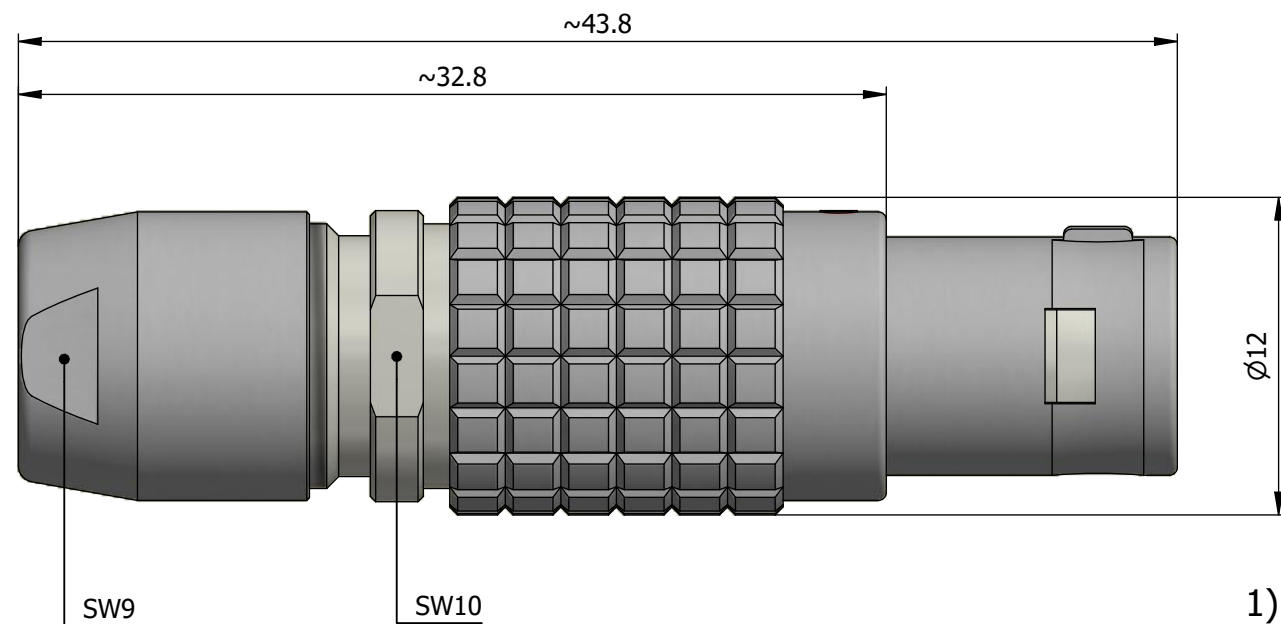

All dimensions are in millimeters (mm)

Note:

1) This picture is generic and for illustrative purposes only, and may show different keying, materials, colour, finish, and contact configuration. Minor shape or feature variations to actual item may be present.

All additional information are documented on the datasheet (See below link or QR Code)
www.lemo.com/pdf/FGI.1B.308.CLAD62.pdf

Model	Alignment Key	Series	Insert Config.	Housing	Insulator	Contact	Collet Type	Cable Ø	Variant
FGI	.1B	.308	.CLAD62						