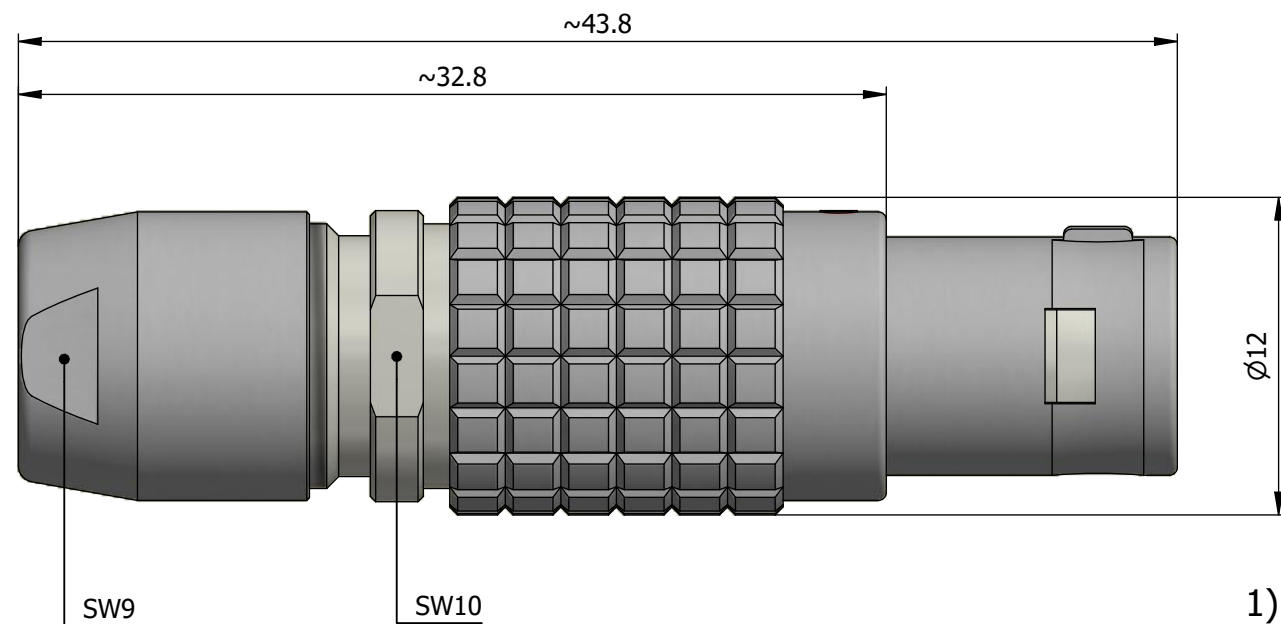

All dimensions are in millimeters (mm)

Insert Configuration
Rear View

Note:

1) This picture is generic and for illustrative purposes only, and may show different keying, materials, colour, finish, and contact configuration. Minor shape or feature variations to actual item may be present.

All additional information are documented on the datasheet (See below link or QR Code)
www.lemo.com/pdf/FGI.1B.308.CLAD76.pdf

Model	Alignment Key	Series	Insert Config.	Housing	Insulator	Contact	Collet Type	Cable Ø	Variant
FGI	.1B	.308	.CLAD76						