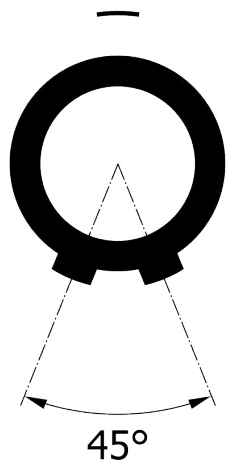

All dimensions are in millimeters (mm)

Alignment Key
Front View

Insert Configuration
Rear View

1)

Note:

1) This picture is generic and for illustrative purposes only, and may show different keying, materials, colour, finish, and contact configuration. Minor shape or feature variations to actual item may be present.