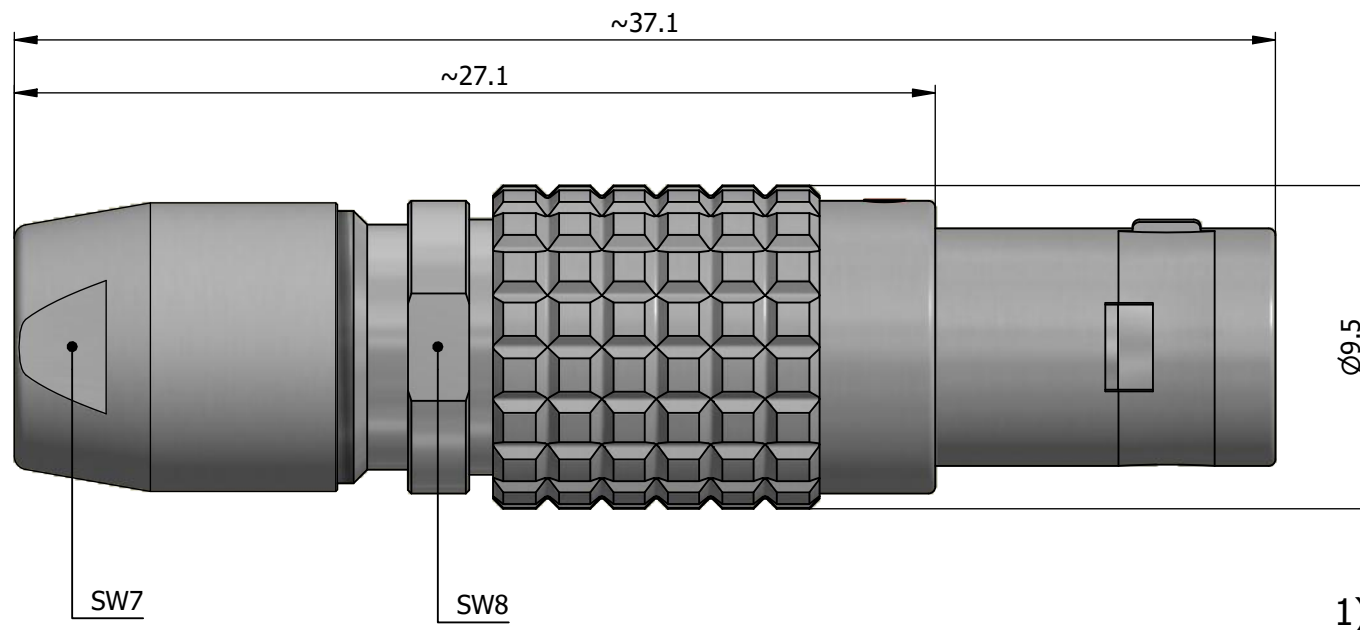

All dimensions are in millimeters (mm)

Alignment Key
Front View

Insert Configuration
Rear View

1)

Note:

1) This picture is generic and for illustrative purposes only, and may show different keying, materials, colour, finish, and contact configuration. Minor shape or feature variations to actual item may be present.

All additional information are documented on the datasheet (See below link or QR Code)
www.lemo.com/pdf/FGJ.0B.303.CLLD42.pdf

Model	Alignment Key	Series	Insert Config.	Housing	Insulator	Contact	Collet Type	Cable Ø	Variant
FGJ	.0B	.303	.CLLD				42		