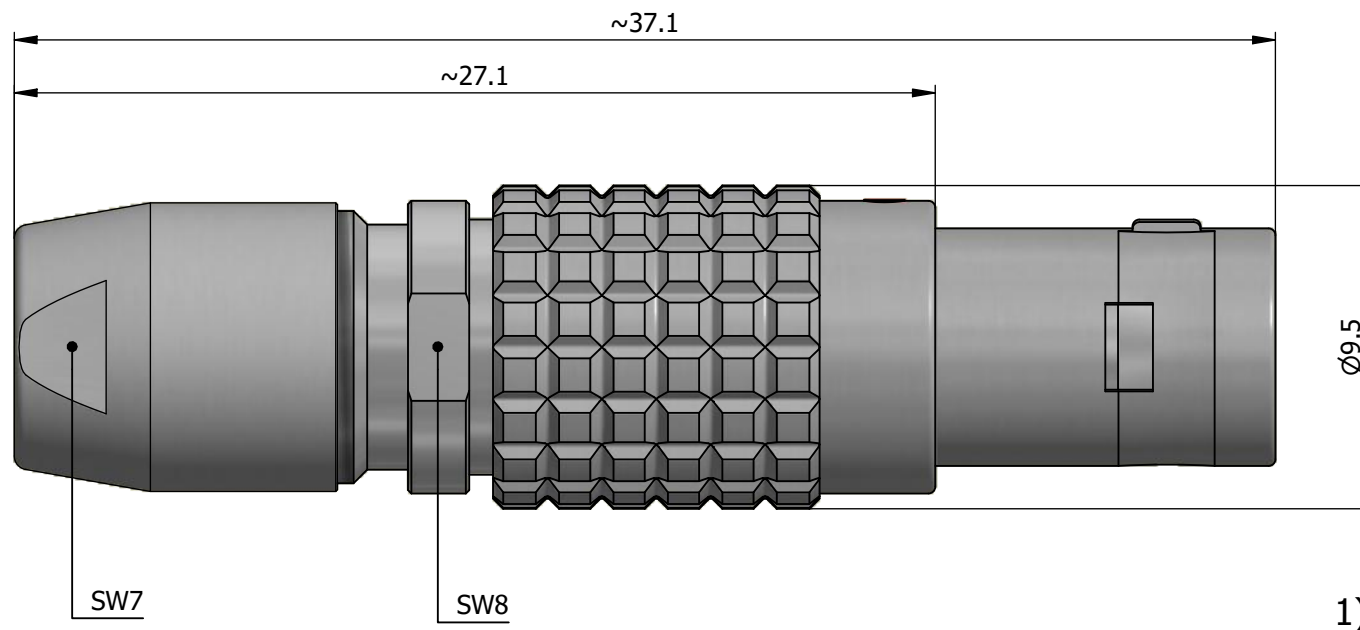

All dimensions are in millimeters (mm)

Alignment Key
Front View

Insert Configuration
Rear View

1)

Note:

1) This picture is generic and for illustrative purposes only, and may show different keying, materials, colour, finish, and contact configuration. Minor shape or feature variations to actual item may be present.

All additional information are documented on the datasheet (See below link or QR Code)
www.lemo.com/pdf/FGJ.0B.303.CLLD56.pdf

Model	Alignment Key	Series	Insert Config.	Housing	Insulator	Contact	Collet Type	Cable Ø	Variant
FGJ	.0B	.303	.CLLD56						