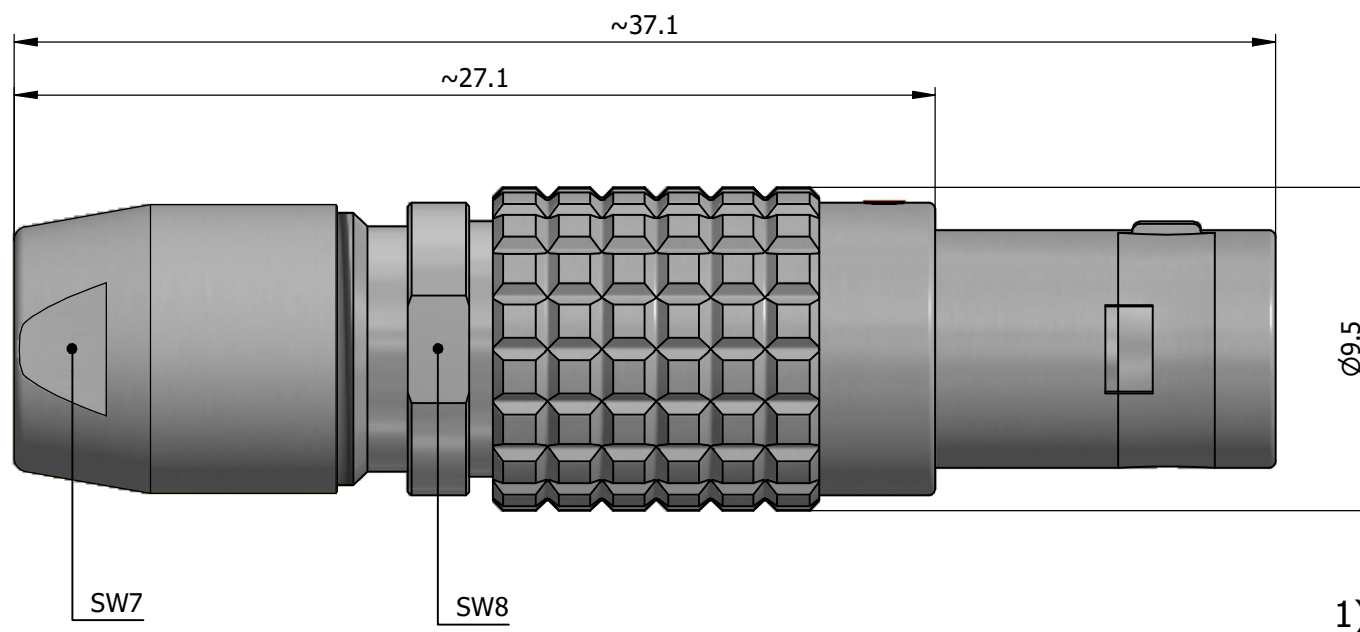

All dimensions are in millimeters (mm)

Alignment Key  
Front View

Insert Configuration  
Rear View

1)

**Note:**

1) This picture is generic and for illustrative purposes only, and may show different keying, materials, colour, finish, and contact configuration. Minor shape or feature variations to actual item may be present.

All additional information are documented on the datasheet (See below link or QR Code)  
[www.lemo.com/pdf/FGJ.0B.303.CYMD56.pdf](http://www.lemo.com/pdf/FGJ.0B.303.CYMD56.pdf)

Model	Alignment Key	Series	Insert Config.	Housing	Insulator	Contact	Collet Type	Cable Ø	Variant
FGJ	.0B	.303	.CYMD56						