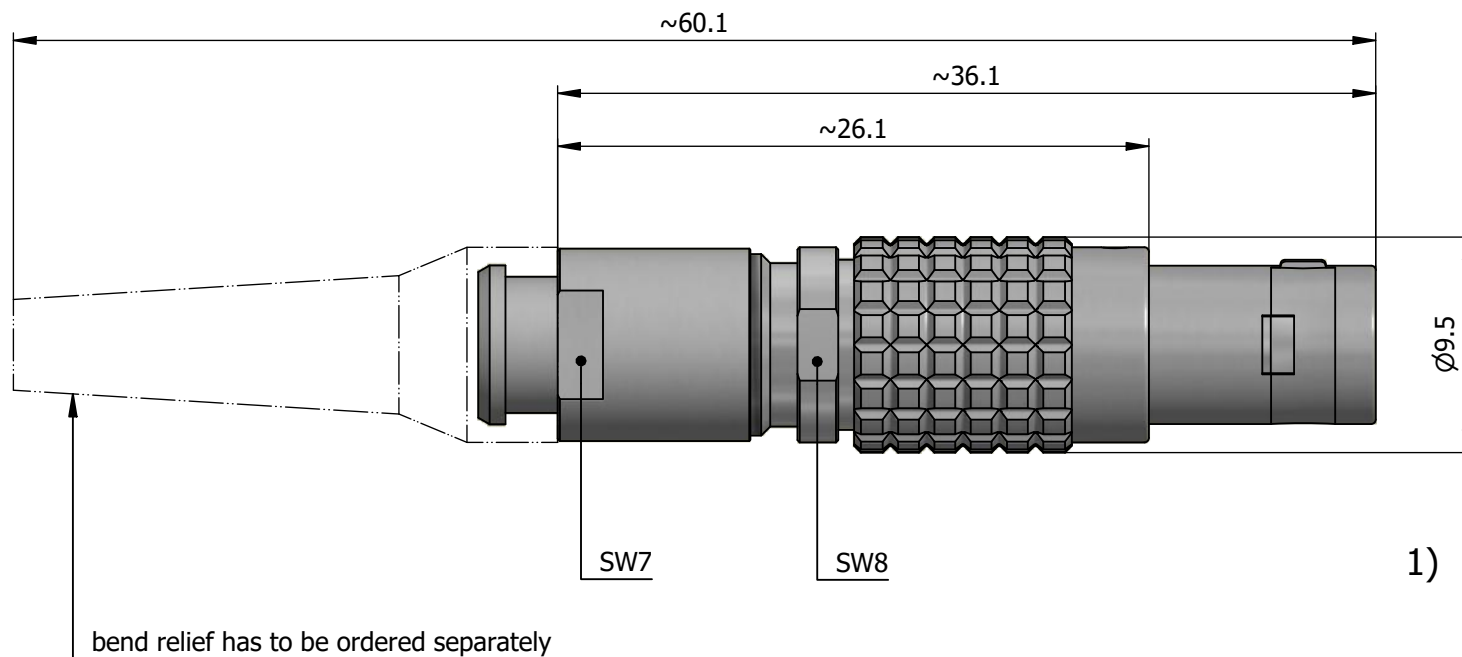

All dimensions are in millimeters (mm)

Alignment Key
Front View

Insert Configuration
Rear View

Note:

1) This picture is generic and for illustrative purposes only, and may show different keying, materials, colour, finish, and contact configuration. Minor shape or feature variations to actual item may be present.

All additional information are documented on the datasheet (See below link or QR Code)
www.lemo.com/pdf/FGJ.0B.305.CLLD52Z.pdf

Model	Alignment Key	Series	Insert Config.	Housing	Insulator	Contact	Collet Type	Cable \varnothing	Variant
FGJ	.0B	.305	.CLLD	52Z					