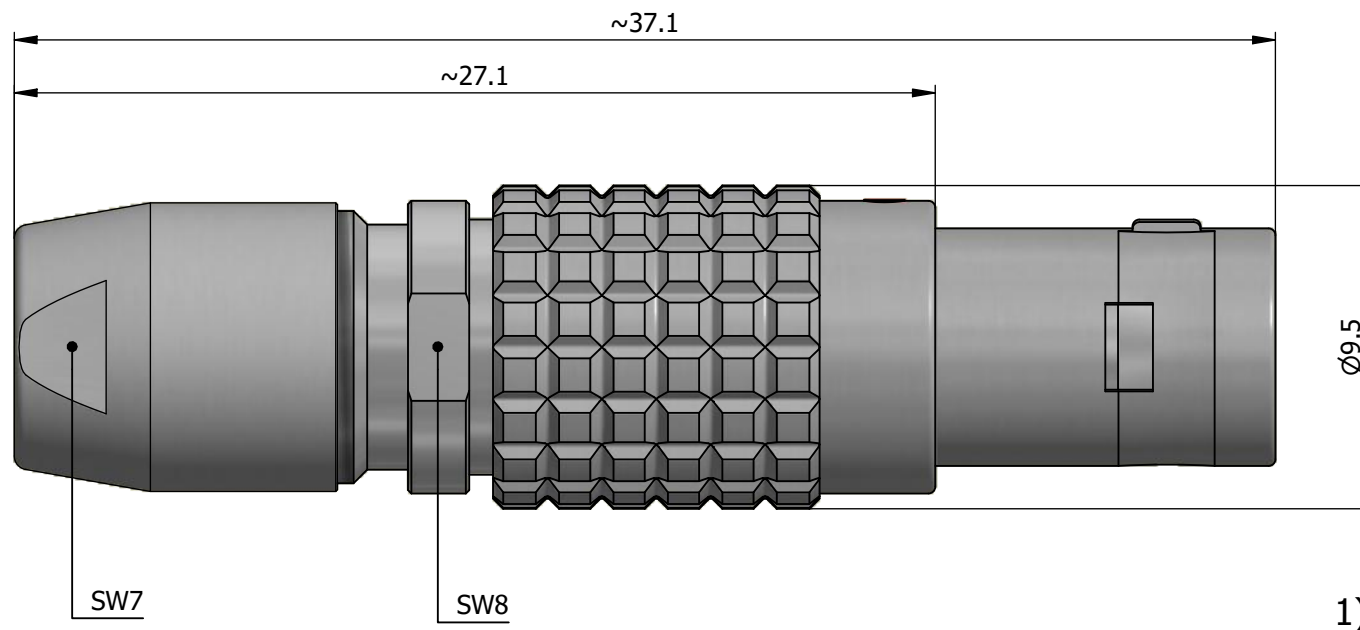

All dimensions are in millimeters (mm)

Alignment Key
Front View

Insert Configuration
Rear View

1)

Note:

1) This picture is generic and for illustrative purposes only, and may show different keying, materials, colour, finish, and contact configuration. Minor shape or feature variations to actual item may be present.

All additional information are documented on the datasheet (See below link or QR Code)
www.lemo.com/pdf/FGJ.0B.305.CYMD56.pdf

Model	Alignment Key	Series	Insert Config.	Housing	Insulator	Contact	Collet Type	Cable Ø	Variant
FGJ	.0B	.305	.CYMD56						