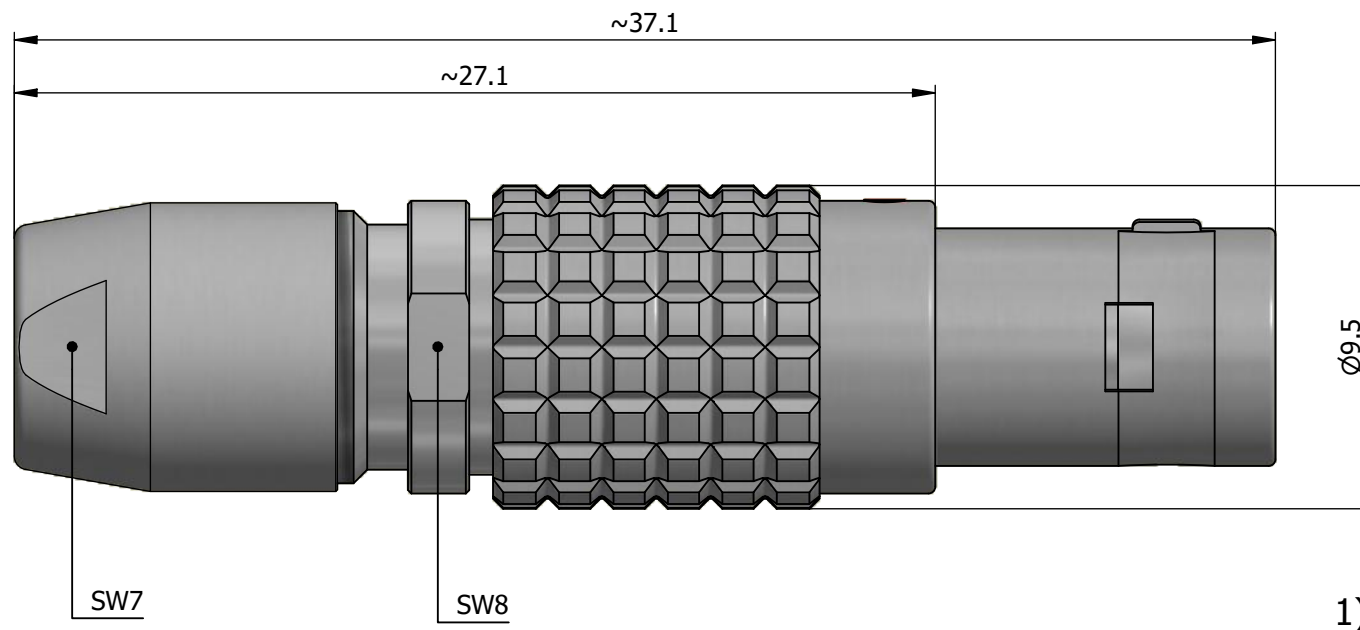

All dimensions are in millimeters (mm)

Alignment Key
Front View

Insert Configuration
Rear View

1)

Note:

1) This picture is generic and for illustrative purposes only, and may show different keying, materials, colour, finish, and contact configuration. Minor shape or feature variations to actual item may be present.

All additional information are documented on the datasheet (See below link or QR Code)
www.lemo.com/pdf/FGJ.0B.306.CLLD42.pdf

Model	Alignment Key	Series	Insert Config.	Housing	Insulator	Contact	Collet Type	Cable Ø	Variant
FGJ	.0B	.306	.CLLD42						