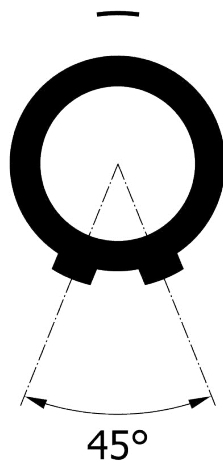

All dimensions are in millimeters (mm)

Alignment Key
Front View

Insert Configuration
Rear View

1)

Note:

1) This picture is generic and for illustrative purposes only, and may show different keying, materials, colour, finish, and contact configuration. Minor shape or feature variations to actual item may be present.