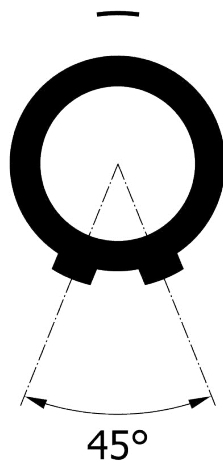

All dimensions are in millimeters (mm)

Alignment Key  
Front View

Insert Configuration  
Rear View

1)

**Note:**

1) This picture is generic and for illustrative purposes only, and may show different keying, materials, colour, finish, and contact configuration. Minor shape or feature variations to actual item may be present.

All additional information are documented on the datasheet (See below link or QR Code)  
[www.lemo.com/pdf/FGJ.0B.306.CLLD52.pdf](http://www.lemo.com/pdf/FGJ.0B.306.CLLD52.pdf)

Model	Alignment Key	Series	Insert Config.	Housing	Insulator	Contact	Collet Type	Cable Ø	Variant
FGJ	.0B	.306	.CLLD52						