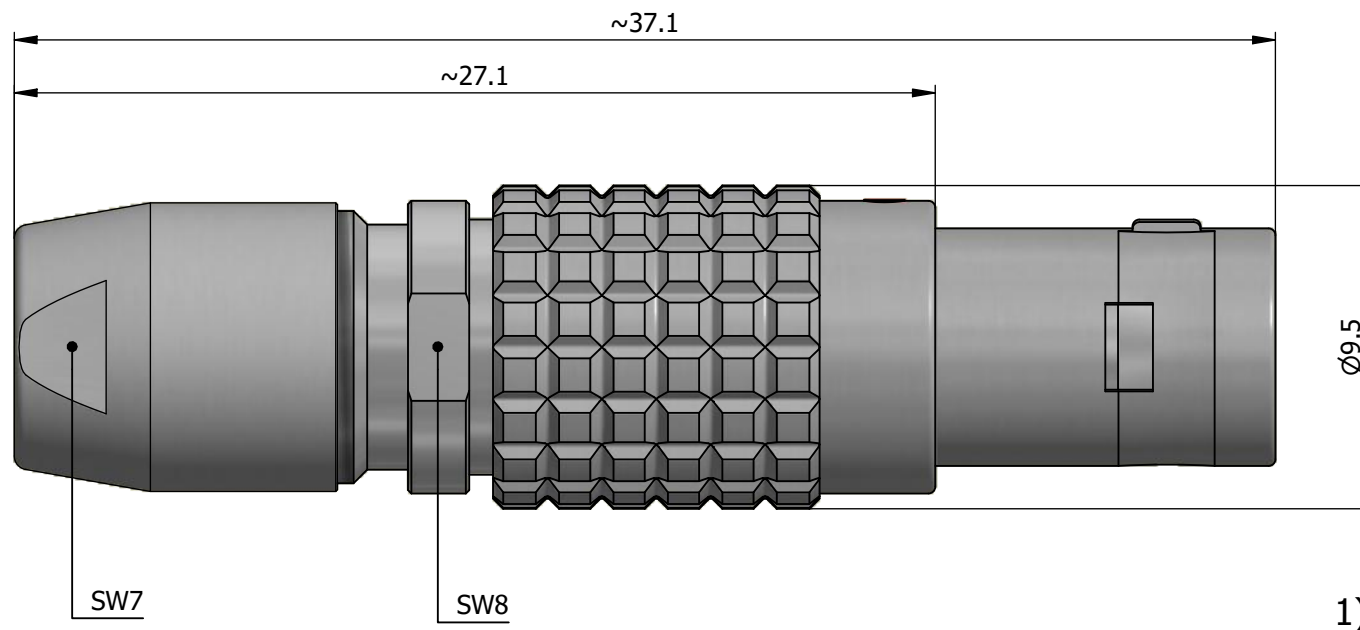

All dimensions are in millimeters (mm)

Alignment Key  
Front View

Insert Configuration  
Rear View

1)

**Note:**

1) This picture is generic and for illustrative purposes only, and may show different keying, materials, colour, finish, and contact configuration. Minor shape or feature variations to actual item may be present.

All additional information are documented on the datasheet (See below link or QR Code)  
[www.lemo.com/pdf/FGJ.0B.306.CLLD52.pdf](http://www.lemo.com/pdf/FGJ.0B.306.CLLD52.pdf)

Model	Alignment Key	Series	Insert Config.	Housing	Insulator	Contact	Collet Type	Cable Ø	Variant
FGJ	.0B	.306	.CLLD52						