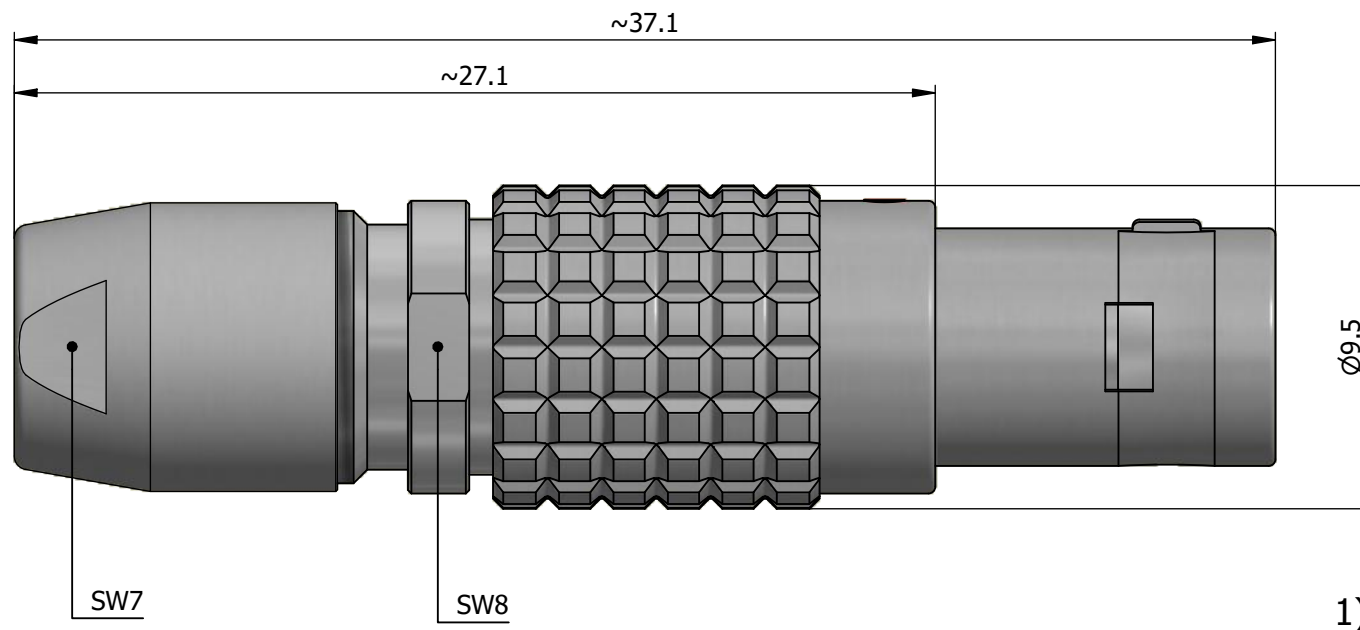

All dimensions are in millimeters (mm)

Alignment Key
Front View

Insert Configuration
Rear View

1)

Note:

1) This picture is generic and for illustrative purposes only, and may show different keying, materials, colour, finish, and contact configuration. Minor shape or feature variations to actual item may be present.

All additional information are documented on the datasheet (See below link or QR Code)
www.lemo.com/pdf/FGJ.0B.309.CLLD56.pdf

Model	Alignment Key	Series	Insert Config.	Housing	Insulator	Contact	Collet Type	Cable Ø	Variant
FGJ	.0B	.309	.CLLD56						