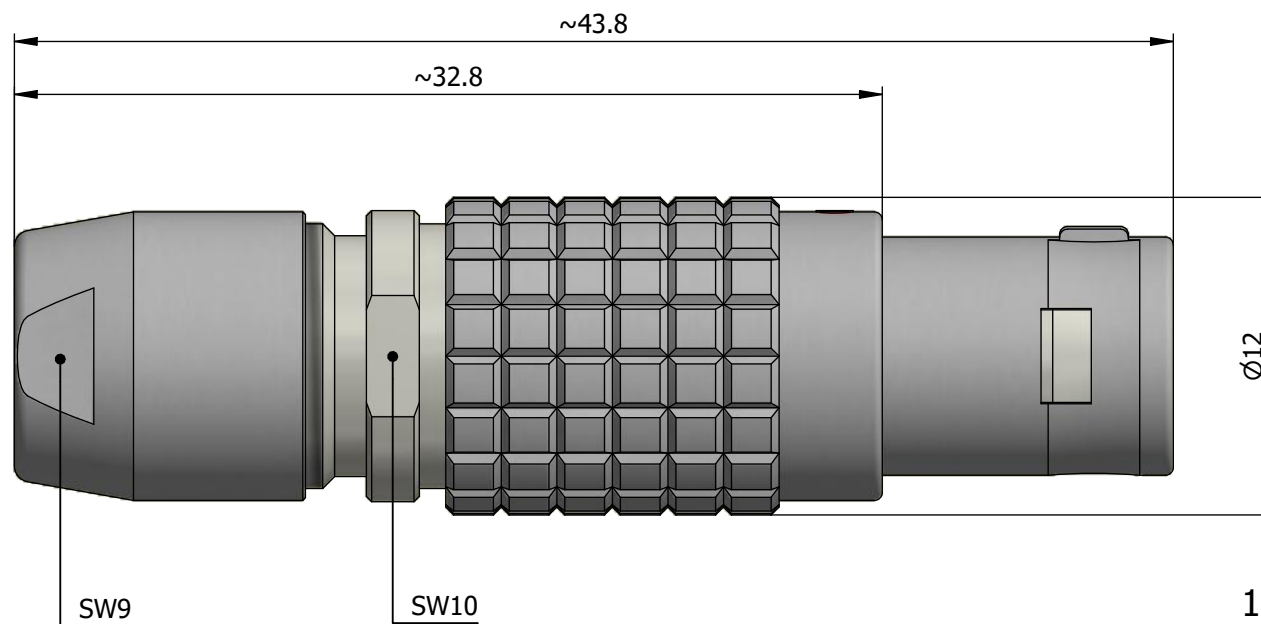

All dimensions are in millimeters (mm)

Alignment Key
Front View

Insert Configuration
Rear View

Note:

1) This picture is generic and for illustrative purposes only, and may show different keying, materials, colour, finish, and contact configuration. Minor shape or feature variations to actual item may be present.

All additional information are documented on the datasheet (See below link or QR Code)
www.lemo.com/pdf/FGJ.1B.302.CYMD52.pdf

Model	Alignment Key	Series	Insert Config.	Housing	Insulator	Contact	Collet Type	Cable Ø	Variant
FGJ	.1B	.302	.CYMD52						