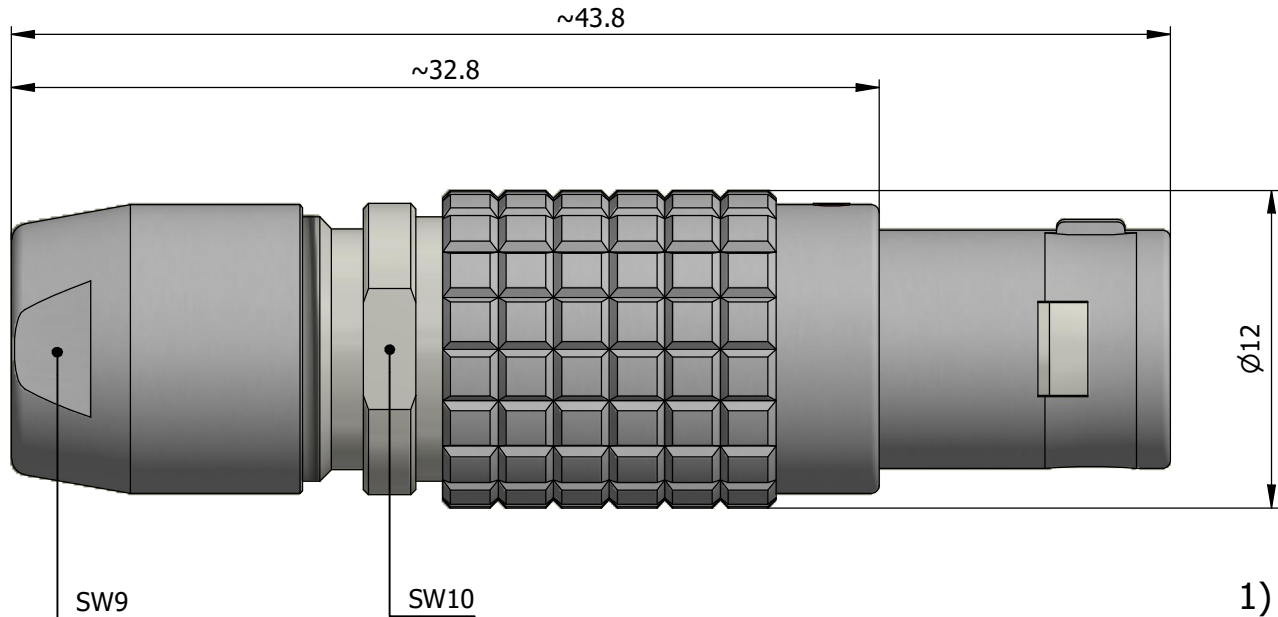

All dimensions are in millimeters (mm)

Alignment Key
Front View

Insert Configuration
Rear View

Note:

1) This picture is generic and for illustrative purposes only, and may show different keying, materials, colour, finish, and contact configuration. Minor shape or feature variations to actual item may be present.

All additional information are documented on the datasheet (See below link or QR Code)
www.lemo.com/pdf/FGJ.1B.302.CYMD76.pdf

Model	Alignment Key	Series	Insert Config.	Housing	Insulator	Contact	Collet Type	Cable Ø	Variant
FGJ		1B							
CYMD76									