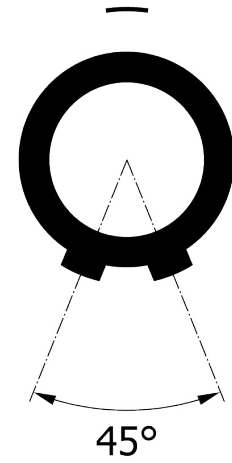

All dimensions are in millimeters (mm)

Alignment Key
Front View

Insert Configuration
Rear View

Note:

1) This picture is generic and for illustrative purposes only, and may show different keying, materials, colour, finish, and contact configuration. Minor shape or feature variations to actual item may be present.

All additional information are documented on the datasheet (See below link or QR Code)
www.lemo.com/pdf/FGJ.1B.303.CLLD76.pdf

Model	Alignment Key	Series	Insert Config.	Housing	Insulator	Contact	Collet Type	Cable \varnothing	Variant
FGJ	.1B	.303	.CLLD	76					