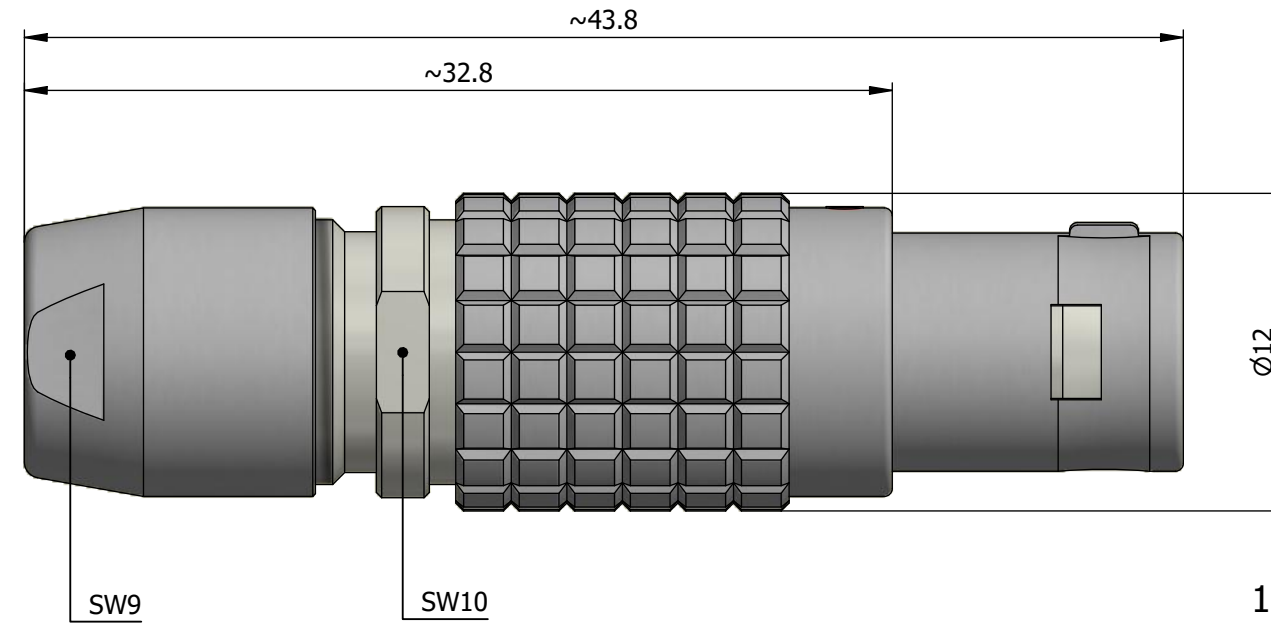

All dimensions are in millimeters (mm)

Alignment Key
Front View

Insert Configuration
Rear View

Note:

1) This picture is generic and for illustrative purposes only, and may show different keying, materials, colour, finish, and contact configuration. Minor shape or feature variations to actual item may be present.

All additional information are documented on the datasheet (See below link or QR Code)
www.lemo.com/pdf/FGJ.1B.303.CLLD76.pdf

Model	Alignment Key	Series	Insert Config.	Housing	Insulator	Contact	Collet Type	Cable \varnothing	Variant
FGJ	.1B	.303	.CLLD	76					

	Straight plug, cable collet Series 1B		Drawn 18.11.2021 MARI/MARI
			Checked 18.11.2021 OBAR
			Modified 00 18.11.2021/MARI
			DO NOT SCALE DRAWING
 LEMO SA Chemin des Champs-Courbes 28 1024 Ecublens - SWITZERLAND		Tel. (+41 21) 695 16 00 email : info@lemo.com www.lemo.com	CD
			FGJ.1B.303.CLLD76