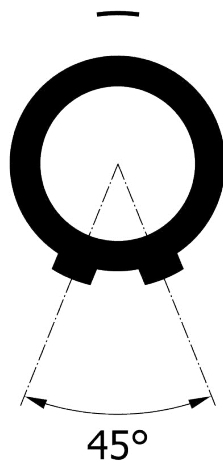

All dimensions are in millimeters (mm)

Alignment Key
Front View

Insert Configuration
Rear View

Note:

1) This picture is generic and for illustrative purposes only, and may show different keying, materials, colour, finish, and contact configuration. Minor shape or feature variations to actual item may be present.

All additional information are documented on the datasheet (See below link or QR Code)
www.lemo.com/pdf/FGJ.1B.304.CLLD76.pdf

Model	Alignment Key	Series	Insert Config.	Housing	Insulator	Contact	Collet Type	Cable Ø	Variant
FGJ		1B							
CLLD76									