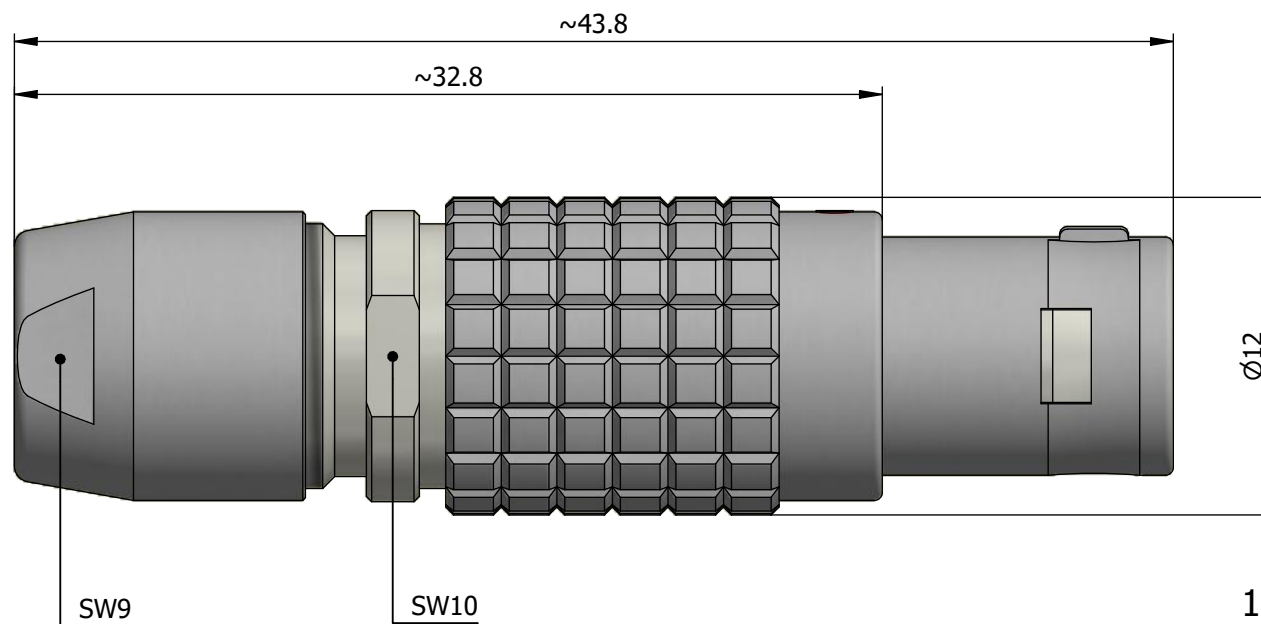

All dimensions are in millimeters (mm)

Alignment Key
Front View

Insert Configuration
Rear View

Note:

1) This picture is generic and for illustrative purposes only, and may show different keying, materials, colour, finish, and contact configuration. Minor shape or feature variations to actual item may be present.

All additional information are documented on the datasheet (See below link or QR Code)
www.lemo.com/pdf/FGJ.1B.304.CLLD76.pdf

Model	Alignment Key	Series	Insert Config.	Housing	Insulator	Contact	Collet Type	Cable Ø	Variant
FGJ		1B							
CLLD76									