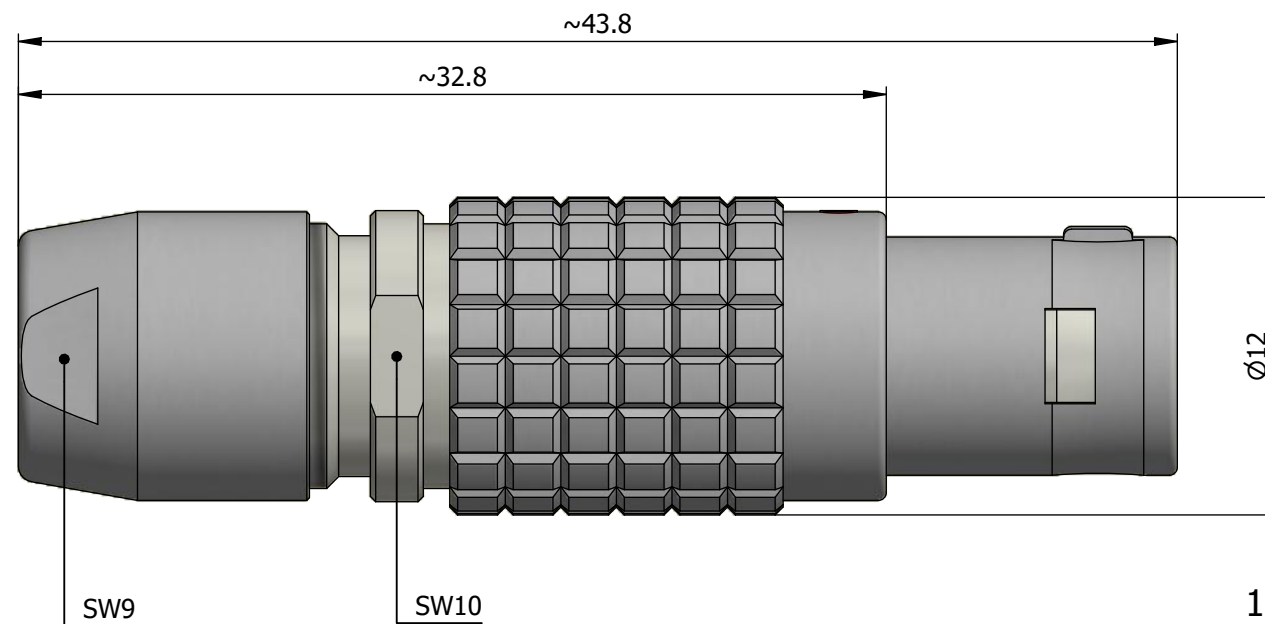

All dimensions are in millimeters (mm)

Alignment Key
Front View

Insert Configuration
Rear View

Note:

1) This picture is generic and for illustrative purposes only, and may show different keying, materials, colour, finish, and contact configuration. Minor shape or feature variations to actual item may be present.

All additional information are documented on the datasheet (See below link or QR Code)
www.lemo.com/pdf/FGJ.1B.305.CYMD52.pdf

Model	Alignment Key	Series	Insert Config.	Housing	Insulator	Contact	Collet Type	Cable Ø	Variant
FGJ	.1B	.305	.CYMD52						