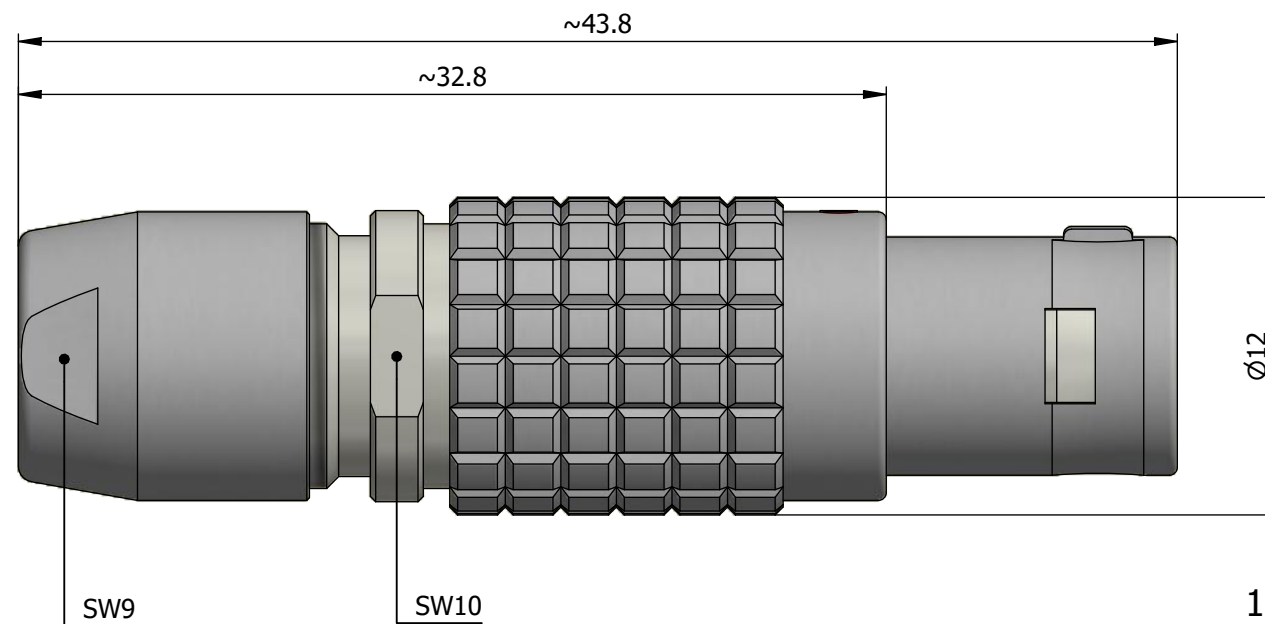

All dimensions are in millimeters (mm)

Alignment Key
Front View

Insert Configuration
Rear View

Note:

1) This picture is generic and for illustrative purposes only, and may show different keying, materials, colour, finish, and contact configuration. Minor shape or feature variations to actual item may be present.

All additional information are documented on the datasheet (See below link or QR Code)
www.lemo.com/pdf/FGJ.1B.305.CYMD72.pdf

Model	Alignment Key	Series	Insert Config.	Housing	Insulator	Contact	Collet Type	Cable Ø	Variant
FGJ	.1B	.305	.CYMD72						