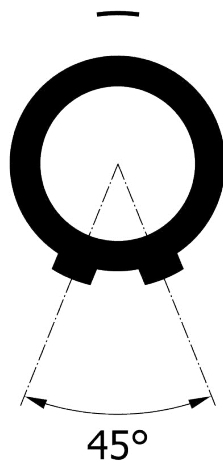

All dimensions are in millimeters (mm)

Alignment Key  
Front View

Insert Configuration  
Rear View

**Note:**

1) This picture is generic and for illustrative purposes only, and may show different keying, materials, colour, finish, and contact configuration. Minor shape or feature variations to actual item may be present.