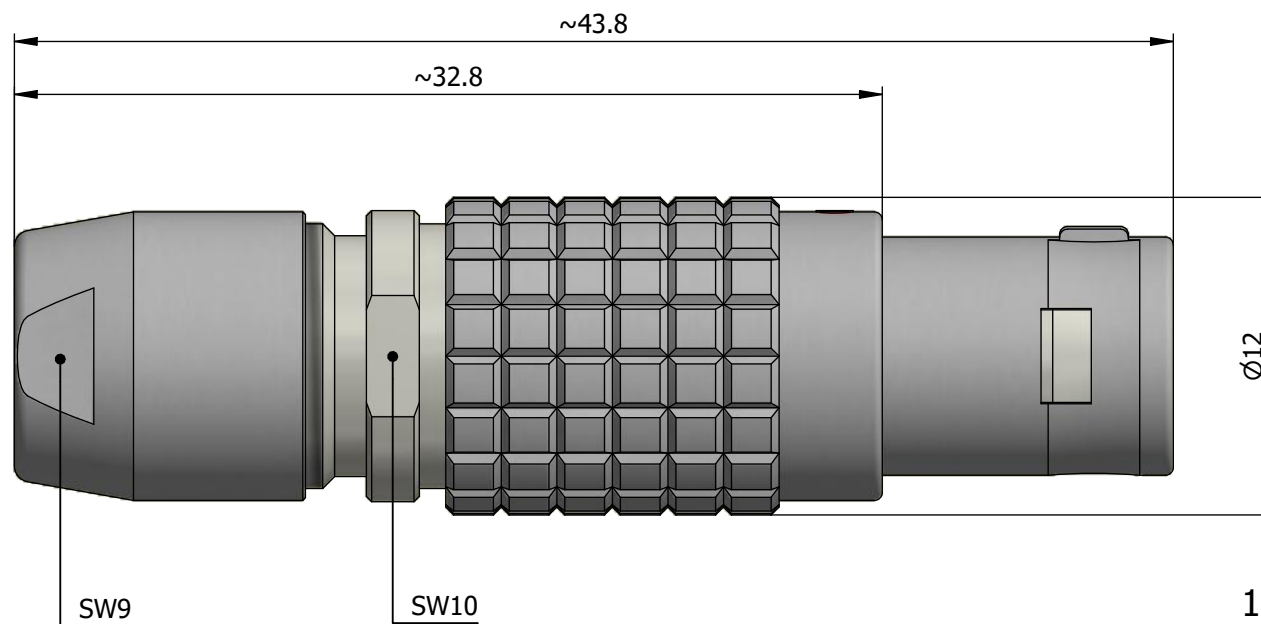

All dimensions are in millimeters (mm)

Alignment Key  
Front View

Insert Configuration  
Rear View

**Note:**

1) This picture is generic and for illustrative purposes only, and may show different keying, materials, colour, finish, and contact configuration. Minor shape or feature variations to actual item may be present.

All additional information are documented on the datasheet (See below link or QR Code)  
[www.lemo.com/pdf/FGJ.1B.306.CYMD72.pdf](http://www.lemo.com/pdf/FGJ.1B.306.CYMD72.pdf)

Model	Alignment Key	Series	Insert Config.	Housing	Insulator	Contact	Collet Type	Cable Ø	Variant
FGJ		1B							
CYMD72									

<p>Datasheet</p>	<p><b>Straight plug, cable collet</b></p> <p>Series 1B</p>		<table border="1"> <tr> <td>Drawn</td> <td>04.04.2000</td> <td>OVU / RMO</td> </tr> <tr> <td>Checked</td> <td>18.11.2021</td> <td>OBAR</td> </tr> <tr> <td>Modified</td> <td>02</td> <td>18.11.2021 / MARI</td> </tr> </table>	Drawn	04.04.2000	OVU / RMO	Checked	18.11.2021	OBAR	Modified	02	18.11.2021 / MARI
	Drawn	04.04.2000	OVU / RMO									
	Checked	18.11.2021	OBAR									
	Modified	02	18.11.2021 / MARI									
<p>LEMO SA Chemin des Champs-Courbes 28 1024 Ecublens - SWITZERLAND</p>		<p>Tel. (+41 21) 695 16 00 email : info@lemo.com www.lemo.com</p>										
CD	<p><b>FGJ.1B.306.CYMD72</b></p>											