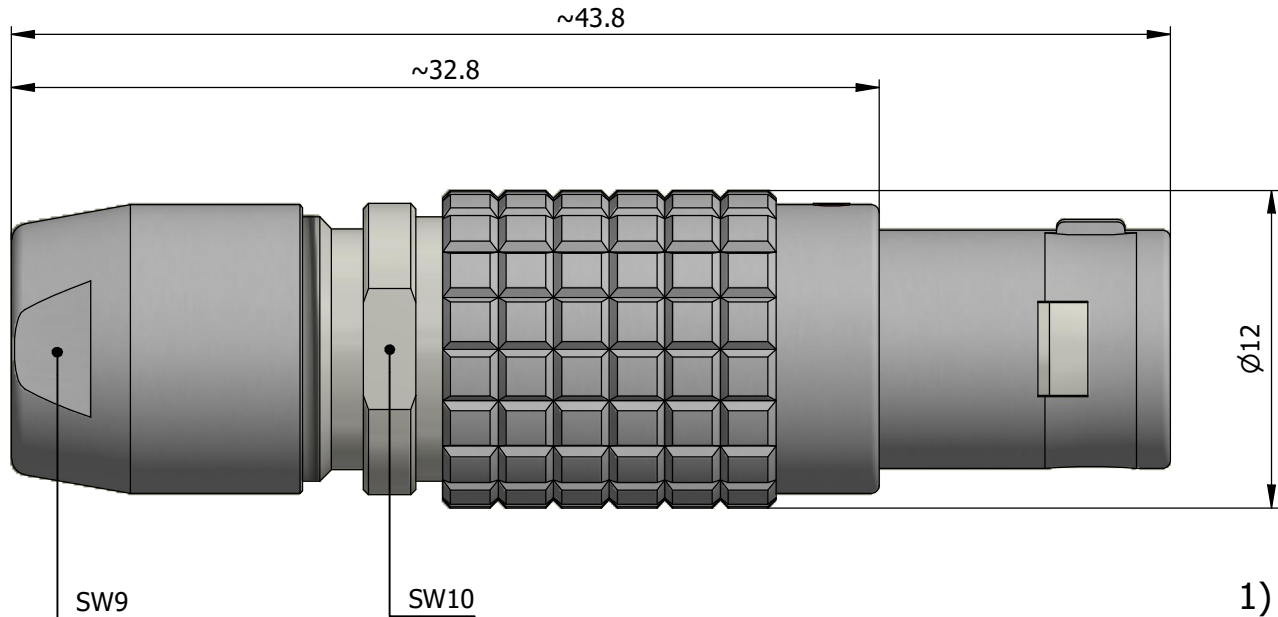

All dimensions are in millimeters (mm)

Alignment Key
Front View

Insert Configuration
Rear View

Note:

1) This picture is generic and for illustrative purposes only, and may show different keying, materials, colour, finish, and contact configuration. Minor shape or feature variations to actual item may be present.

All additional information are documented on the datasheet (See below link or QR Code)
www.lemo.com/pdf/FGJ.1B.310.CLLD52.pdf

Model	Alignment Key	Series	Insert Config.	Housing	Insulator	Contact	Collet Type	Cable Ø	Variant
FGJ		1B							
CLLD52									