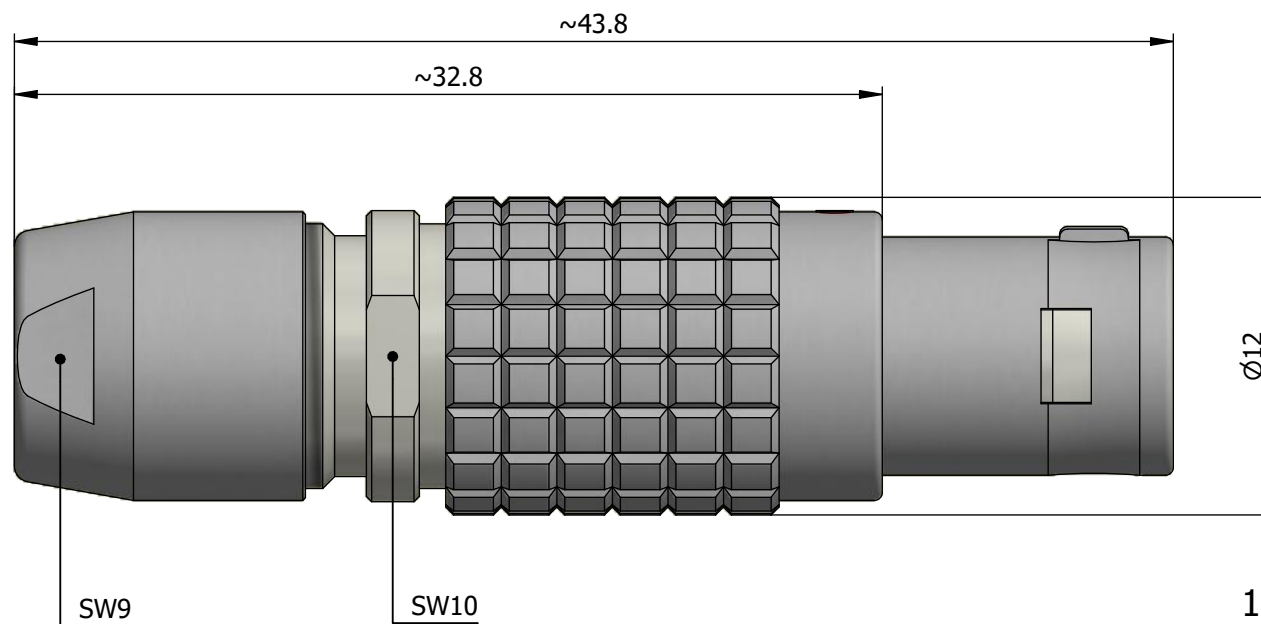

All dimensions are in millimeters (mm)

Alignment Key
Front View

Insert Configuration
Rear View

Note:

1) This picture is generic and for illustrative purposes only, and may show different keying, materials, colour, finish, and contact configuration. Minor shape or feature variations to actual item may be present.

All additional information are documented on the datasheet (See below link or QR Code)
www.lemo.com/pdf/FGJ.1B.310.CLLD72.pdf

Model	Alignment Key	Series	Insert Config.	Housing	Insulator	Contact	Collet Type	Cable Ø	Variant
FGJ		1B							
CLLD72									