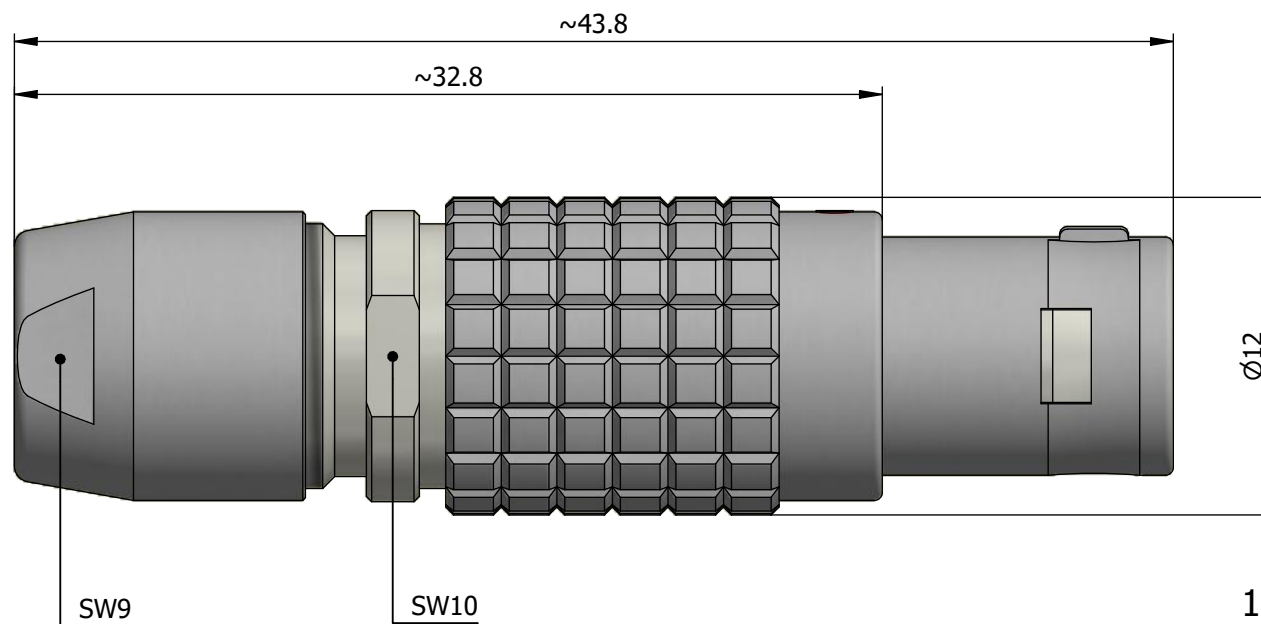

All dimensions are in millimeters (mm)

Alignment Key
Front View

Insert Configuration
Rear View

Note:

1) This picture is generic and for illustrative purposes only, and may show different keying, materials, colour, finish, and contact configuration. Minor shape or feature variations to actual item may be present.

All additional information are documented on the datasheet (See below link or QR Code)
www.lemo.com/pdf/FGJ.1B.316.CLLD72.pdf

Model	Alignment Key	Series	Insert Config.	Housing	Insulator	Contact	Collet Type	Cable Ø	Variant
FGJ		1B							
316.CLLD72									