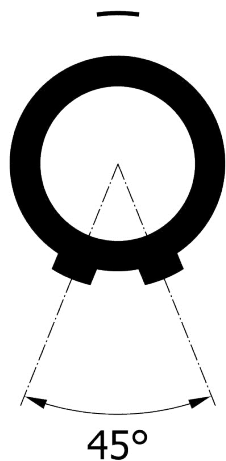

All dimensions are in millimeters (mm)

Alignment Key
Front View

Insert Configuration
Rear View

Note:

1) This picture is generic and for illustrative purposes only, and may show different keying, materials, colour, finish, and contact configuration. Minor shape or feature variations to actual item may be present.